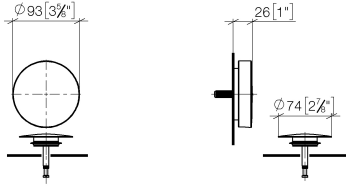

Pop-up waste and overflow - Platinum

IMO

36 243 970

- drain Ø 52mm
- Also suitable for king-size baths.**

Also suitable for king-size baths.

Fits: IMO, LULU, MADISON, MEM, TARA, CL.1, LISSÉ, VAIA, META, CYO

Required miscellaneous

- Pop-up waste and overflow -** 35 227 970 90
- bowden cable length 725 mm

36 243 970

mm [inches]

36 243 970

Spare parts list

No.	Item Number	Name	Quantity used	Delivery time
1	09 11 01 123-08	cover	1	40
2	90 20 97 061 00-08	handle	1	40
3	04 31 20 031 48-08	plug	1	40