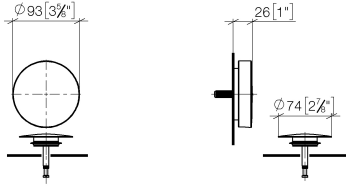

Pop-up waste and overflow - Durabrand (23kt Gold)

IMO

36 243 970

- drain Ø 52mm
- Also suitable for king-size baths.**

Also suitable for king-size baths.

Fits: IMO, LULU, MADISON, MEM, TARA, CL.1, LISSÉ, VAIA, META, CYO

Required miscellaneous

- Pop-up waste and overflow -** 35 227 970 90
- bowden cable length 725 mm

36 243 970

mm [inches]

36 243 970

Spare parts list

No.	Item Number	Name	Quantity used	Delivery time
1	09 11 01 123-09	cover	1	40
2	90 20 97 061 00-09	handle	1	-
Spare part can no longer be ordered, please order the replacement item				
3	04 31 20 031 48-09	plug	1	40