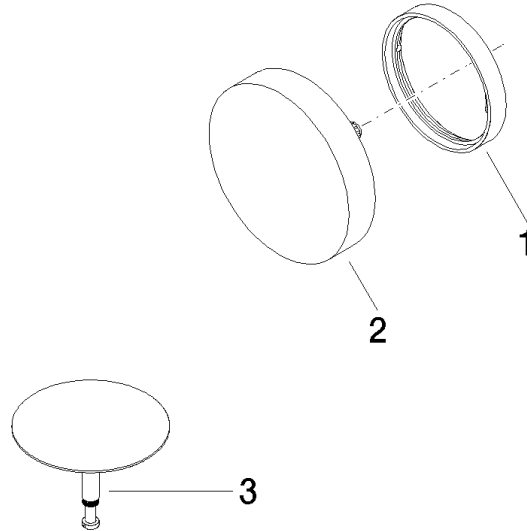

Pop-up waste and overflow - Brushed Light Gold

IMO

36 243 970

- drain Ø 52mm
Also suitable for king-size baths.

Also suitable for king-size baths.

Fits: IMO, LULU, MADISON, MEM, TARA, CL.1, LISSÉ, VAIA, META, CYO

Required miscellaneous

Pop-up waste and overflow - 35 227 970 90

36 243 970

mm [inches]

Spare parts list

No.	Item Number	Name	Quantity used	Delivery time
1	09 11 01 123-27	cover	1	60
2	90 20 97 061 00-27	handle	1	30
3	04 31 20 031 48-27	plug	1	-