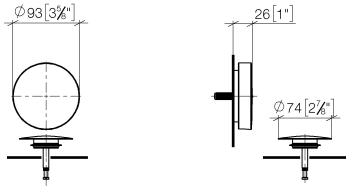

Pop-up waste and overflow - Brushed Light Gold

IMO

36 243 970

- drain Ø 52mm
Also suitable for king-size baths.

Also suitable for king-size baths.

Fits: IMO, LULU, MADISON, MEM, TARA, CL.1, LISSÉ, VAIA, META, CYO

Required miscellaneous

Pop-up waste and overflow - 35 227 970 90

36 243 970

mm [inches]

Spare parts list

No.	Item Number	Name	Quantity used	Delivery time
1	09 11 01 123-27	cover	1	60
2	90 20 97 061 00-27	handle	1	30
3	04 31 20 031 48-27	plug	1	-