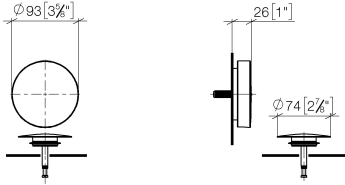

**Pop-up waste and overflow - Matte Black**

IMO

36 243 970

- drain Ø 52mm
- Also suitable for king-size baths.**

Also suitable for king-size baths.

Fits: IMO, LULU, MADISON, MEM, TARA, CL.1, LISSÉ, VAIA, META, CYO

**Required miscellaneous**

- Pop-up waste and overflow -** 35 227 970 90
- bowden cable length 725 mm

36 243 970

mm [inches]

36 243 970