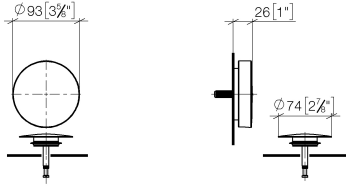

Pop-up waste and overflow - Brushed Bronze

IMO

36 243 970

- drain Ø 52mm

Also suitable for king-size baths.

Fits: IMO, LULU, MADISON, MEM, TARA,  
CL.1, LISSÉ, VAIA, META, CYO

	Brushed Bronze	36 243 970-42
	Chrome	36 243 970-00
	Brushed Platinum	36 243 970-06
	Platinum	36 243 970-08
	Durabronze (23kt Gold)	36 243 970-09
	Dark Chrome	36 243 970-19
	Light Gold	36 243 970-26
	Brushed Light Gold	36 243 970-27
	Brushed Durabronze (23kt Gold)	36 243 970-28
	Matte Black	36 243 970-33
	Brushed Champagne (22kt Gold)	36 243 970-46
	Champagne (22kt Gold)	36 243 970-47
	Brushed Chrome	36 243 970-93
	Brushed Dark Platinum	36 243 970-99

36 243 970

mm [inches]

36 243 970

Parts for other finishes can be found here: [Chrome](#)