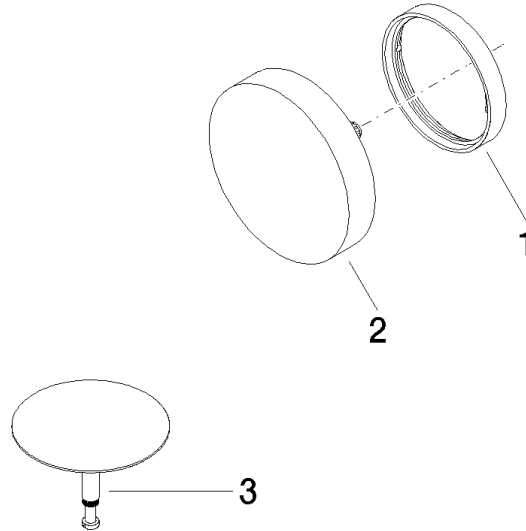

Pop-up waste and overflow - Brushed Bronze

IMO

36 243 970

- drain Ø 52mm

Also suitable for king-size baths.

Fits: IMO, LULU, MADISON, MEM, TARA,  
CL.1, LISSÉ, VAIA, META, CYO

	Brushed Bronze	36 243 970-42
	Chrome	36 243 970-00
	Brushed Platinum	36 243 970-06
	Platinum	36 243 970-08
	Durabronze (23kt Gold)	36 243 970-09
	Dark Chrome	36 243 970-19
	Light Gold	36 243 970-26
	Brushed Light Gold	36 243 970-27
	Brushed Durabronze (23kt Gold)	36 243 970-28
	Matte Black	36 243 970-33
	Brushed Champagne (22kt Gold)	36 243 970-46
	Champagne (22kt Gold)	36 243 970-47
	Brushed Chrome	36 243 970-93
	Brushed Dark Platinum	36 243 970-99

36 243 970

mm [inches]

36 243 970

Parts for other finishes can be found here: [Chrome](#)

### Spare parts list

No.	Item Number	Name	Quantity used	Delivery time
1	09 11 01 123-42	cover	1	60
2	90 20 97 061 00-42	handle	1	30
3	04 31 20 031 48-42	plug	1	-

Spare part can no longer be ordered, please order the replacement item