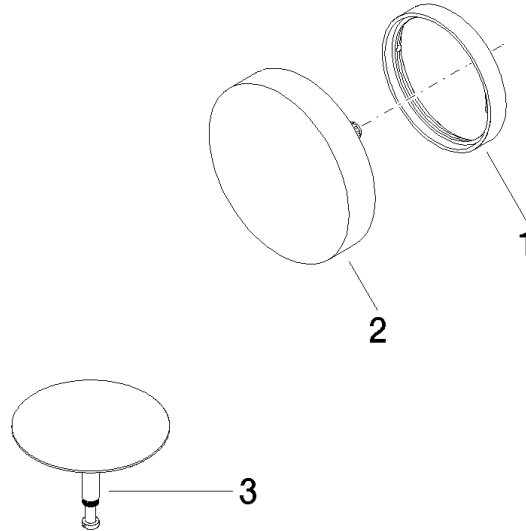

Pop-up waste and overflow - Brushed Champagne (22kt Gold)

IMO

36 243 970

- drain Ø 52mm
- Also suitable for king-size baths.**

Also suitable for king-size baths.

Fits: IMO, LULU, MADISON, MEM, TARA, CL.1, LISSÉ, VAIA, META, CYO

Required miscellaneous

Pop-up waste and overflow - 35 227 970 90
 •bowden cable length 725 mm

36 243 970

mm [inches]

36 243 970

Spare parts list

No.	Item Number	Name	Quantity used	Delivery time
1	09 11 01 123-46	cover	1	30
2	90 20 97 061 00-46	handle	1	30
3	04 31 20 031 48-46	plug	1	-