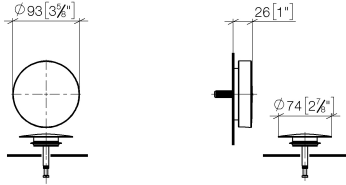

Pop-up waste and overflow - Brushed Champagne (22kt Gold)

IMO

36 243 970

- drain Ø 52mm
- Also suitable for king-size baths.**

Also suitable for king-size baths.

Fits: IMO, LULU, MADISON, MEM, TARA, CL.1, LISSÉ, VAIA, META, CYO

Required miscellaneous

Pop-up waste and overflow - 35 227 970 90
 •bowden cable length 725 mm

36 243 970

mm [inches]

36 243 970

Spare parts list

No.	Item Number	Name	Quantity used	Delivery time
1	09 11 01 123-46	cover	1	30
2	90 20 97 061 00-46	handle	1	30
3	04 31 20 031 48-46	plug	1	-