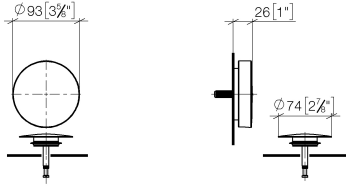

Pop-up waste and overflow - Champagne (22kt Gold)

IMO

36 243 970

- drain Ø 52mm
- Also suitable for king-size baths.**

Also suitable for king-size baths.

Fits: IMO, LULU, MADISON, MEM, TARA, CL.1, LISSÉ, VAIA, META, CYO

Required miscellaneous

Pop-up waste and overflow - 35 227 970 90
 • bowden cable length 725 mm

36 243 970

mm [inches]

36 243 970

Spare parts list

No.	Item Number	Name	Quantity used	Delivery time
1	09 11 01 123-47	cover	1	60
2	90 20 97 061 00-47	handle	1	30
3	04 31 20 031 48-47	plug	1	30