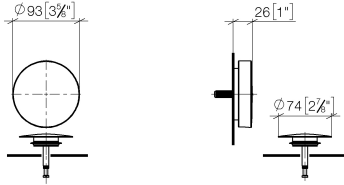

## Pop-up waste and overflow - Brushed Chrome

IMO

36 243 970

- drain Ø 52mm
- Also suitable for king-size baths.**

Also suitable for king-size baths.

Fits: IMO, LULU, MADISON, MEM, TARA,  
CL.1, LISSÉ, VAIA, META, CYO

### Required miscellaneous

- Pop-up waste and overflow -** 35 227 970 90
- bowden cable length 725 mm

36 243 970

mm [inches]

36 243 970