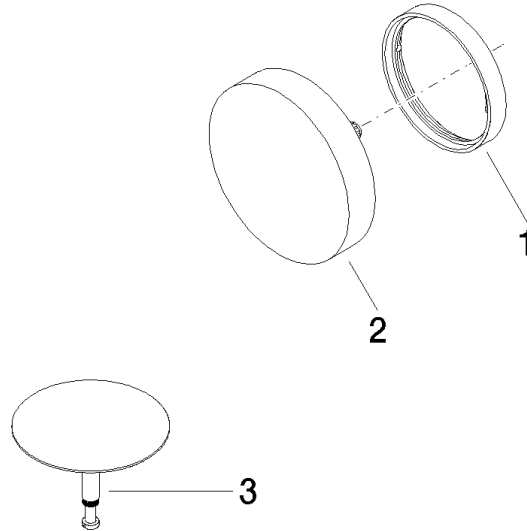

## Pop-up waste and overflow - Brushed Chrome

IMO

36 243 970

- drain Ø 52mm
- Also suitable for king-size baths.**

Also suitable for king-size baths.

Fits: IMO, LULU, MADISON, MEM, TARA,  
CL.1, LISSÉ, VAIA, META, CYO

### Required miscellaneous

- Pop-up waste and overflow -** 35 227 970 90
- bowden cable length 725 mm

36 243 970

mm [inches]

36 243 970

### Spare parts list

No.	Item Number	Name	Quantity used	Delivery time
1	09 11 01 123-93	cover	1	20
2	90 20 97 061 00-93	handle	1	20
3	04 31 20 031 48-93	plug	1	60