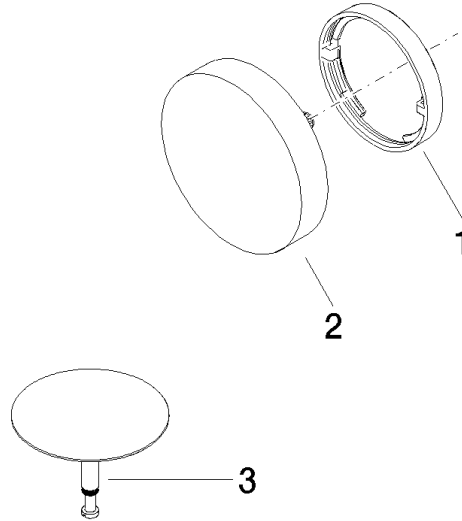

**Required miscellaneous**

**Vacuum breaker -**  
•3/4" connection

35 150 970 90

**Required miscellaneous**

**Vacuum breaker - Durabrand (23kt Gold)**

36 150 970-09

**Required miscellaneous**

**Bath spout with pop-up waste and overflow -**  
•bowden cable length 725 mm

35 248 970 90

36 247 970

36 247 970

**Spare parts list**

| No.  | Item Number        | Name   | Quantity used | Delivery time |
|--|--------------------|--------|---------------|---------------|
| 1  | 09 11 01 124-09    | cover  | 1             | 40            |
| 2  | 90 20 97 061 00-09 | handle | 1             | -             |
| Spare part can no longer be ordered, please order the replacement item |                    |        |               |               |
| 3  | 04 31 20 031 48-09 | plug   | 1             | 40            |