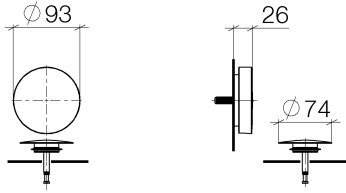

### Required miscellaneous

**Bath spout with pop-up waste and overflow -**  
•bowden cable length 725 mm

35 248 970 90

36 247 970

36 247 970