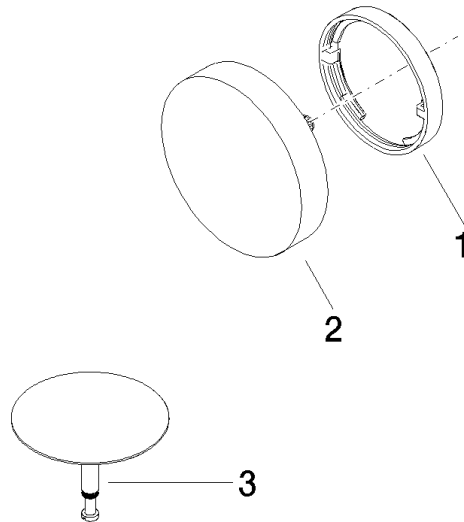

36 247 970

Spare parts list

No.	Item Number	Name	Quantity used	Delivery time
1	09 11 01 124-26	cover	1	60
2	90 20 97 061 00-26	handle	1	30
3	04 31 20 031 48-26	plug	1	-

Spare part can no longer be ordered, please order the replacement item