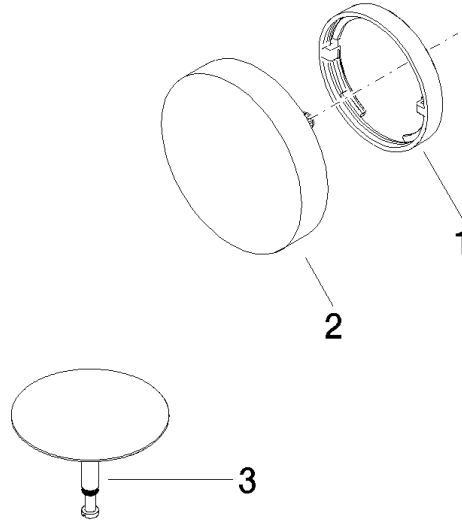

Bath spout with pop-up waste and overflow - Brushed Durabronz (23kt Gold)

IMO

36 247 970

Fits: IMO, LULU, MADISON, MEM, TARA, CL.1, LISSÉ, VAIA, META, CYO

- drain Ø 52mm
- max. flow 27.8 l/min at 3 bar flow pressure

Required miscellaneous

Vacuum breaker - 35 150 970 90
•3/4" connection

Required miscellaneous

Vacuum breaker - Brushed Durabronz (23kt Gold) 36 150 970-28

Required miscellaneous

Bath spout with pop-up waste and overflow - 35 248 970 90
•bowden cable length 725 mm

36 247 970

36 247 970

Spare parts list

No.	Item Number	Name	Quantity used	Delivery time
1	09 11 01 124-28	cover	1	20
2	90 20 97 061 00-28	handle	1	20
3	04 31 20 031 48-28	plug	1	-

Spare part can no longer be ordered, please order the replacement item