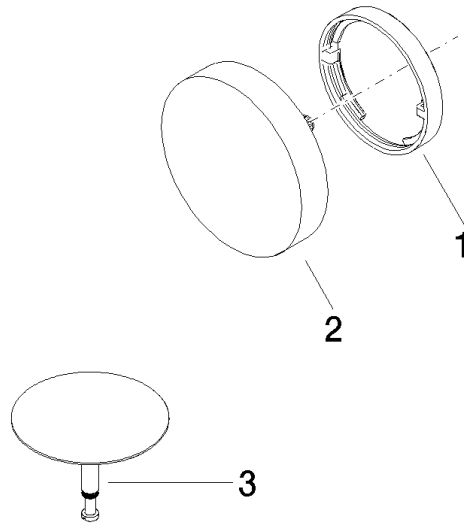

**Required miscellaneous**

**Vacuum breaker -**

35 150 970 90

**Required miscellaneous**

**Bath spout with pop-up waste and overflow -**

35 248 970 90

36 247 970

36 247 970

### Spare parts list

No.	Item Number	Name	Quantity used	Delivery time
1	09 11 01 124-42	cover	1	60
2	90 20 97 061 00-42	handle	1	30
3	04 31 20 031 48-42	plug	1	-

Spare part can no longer be ordered, please order the replacement item