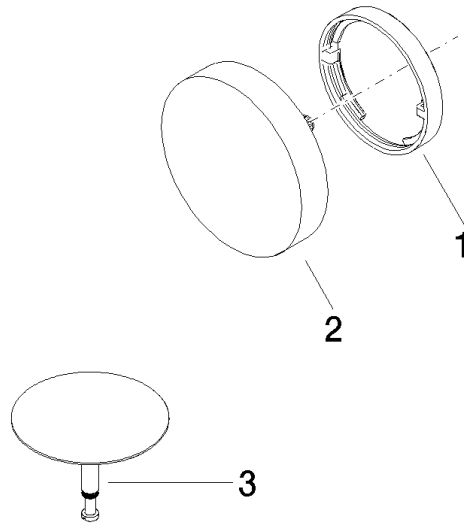

36 247 970

Fits: IMO, LULU, MADISON, MEM, TARA, CL.1, LISSÉ, VAIA, META, CYO

- drain Ø 52mm
- max. flow 27.8 l/min at 3 bar flow pressure

Also suitable for king-size baths.

In combination with 35 021 970 90 concealed single-lever mixer, is intrinsically safe under DIN EN 1717. Alternatively, ensure protection with vacuum breaker 35 150 970 90.

Also suitable for king-size baths.

In combination with 35 021 970 90 concealed single-lever mixer, is intrinsically safe under DIN EN 1717. Alternatively, ensure protection with vacuum breaker 35 150 970 90.

Required miscellaneous

Bath spout with pop-up waste and overflow - 35 248 970 90
 •bowden cable length 725 mm

36 247 970

36 247 970

Spare parts list

No.	Item Number	Name	Quantity used	Delivery time
1	09 11 01 124-99	cover	1	30
2	90 20 97 061 00-99	handle	1	30
3	04 31 20 031 48-99	plug	1	30