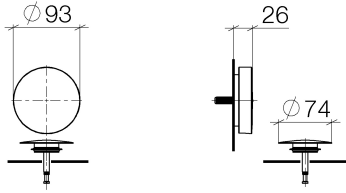

36 247 970

Fits: IMO, LULU, MADISON, MEM, TARA, CL.1, LISSÉ, VAIA, META, CYO

- drain Ø 52mm
- max. flow 27.8 l/min at 3 bar flow pressure

Also suitable for king-size baths.

In combination with 35 021 970 90 concealed single-lever mixer, is intrinsically safe under DIN EN 1717. Alternatively, ensure protection with vacuum breaker 35 150 970 90.

Also suitable for king-size baths.

In combination with 35 021 970 90 concealed single-lever mixer, is intrinsically safe under DIN EN 1717. Alternatively, ensure protection with vacuum breaker 35 150 970 90.

Required miscellaneous

Bath spout with pop-up waste and overflow - 35 248 970 90
 •bowden cable length 725 mm

36 247 970

36 247 970

Spare parts list

No.	Item Number	Name	Quantity used	Delivery time
1	09 11 01 124-99	cover	1	30
2	90 20 97 061 00-99	handle	1	30
3	04 31 20 031 48-99	plug	1	30