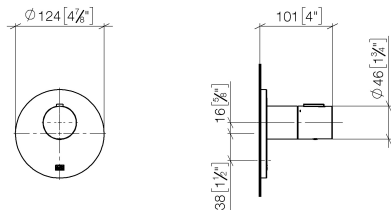

36 503 979

- cover plate Ø 124 mm
- temperature control handle with safety limit stop at 38°C
- thermostat cartridge
- WRAS

	Dark Chrome	36 503 979-19
	Chrome	36 503 979-00
	Brushed Platinum	36 503 979-06
	Platinum	36 503 979-08
	Durabronze (23kt Gold)	36 503 979-09
	Light Gold	36 503 979-26
	Brushed Light Gold	36 503 979-27
	Brushed Durabronze (23kt Gold)	36 503 979-28
	Matte Black	36 503 979-33
	Brushed Bronze	36 503 979-42
	Brushed Champagne (22kt Gold)	36 503 979-46
	Champagne (22kt Gold)	36 503 979-47
	Brushed Chrome	36 503 979-93
	Brushed Dark Platinum	36 503 979-99

**Required miscellaneous**

**xTOOL Concealed thermostat module without volume control -** 35 503 970 90  
 • max. recess depth mm  
 • min. recess depth mm

**Recommended miscellaneous**

**xGRID Attachment set for integrating in the dry wall construction -** 12 340 970 90

**Required miscellaneous**

**xGRID Installation track 555 mm -** 12 360 970 90

36 503 979

mm [inches]

Flow rate chart

Codes & Standards

DIN 4109

EN 1111