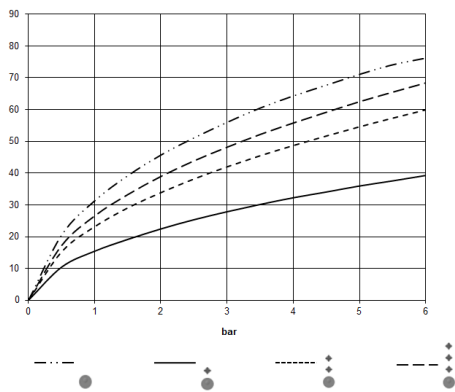

**Required miscellaneous**

**xGRID Installation track 555 mm -** 12 360 970 90

36 503 979

mm [inches]

Flow rate chart

Codes & Standards

DIN 4109

EN 1111