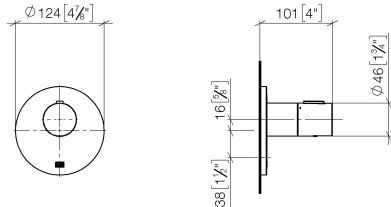

**Required miscellaneous**

**xTOOL Concealed thermostat module without volume control -** 35 503 970 90  
 • max. recess depth mm  
 • min. recess depth mm

**Recommended miscellaneous**

**xGRID Attachment set for integrating in the dry wall construction -** 12 340 970 90

**Required miscellaneous**

**xGRID Installation track 555 mm -** 12 360 970 90

36 503 979 Product version from 9/1/2022  
mm [inches]

Flow rate chart

Codes & Standards

DIN 4109

EN 1111

ISO 3822