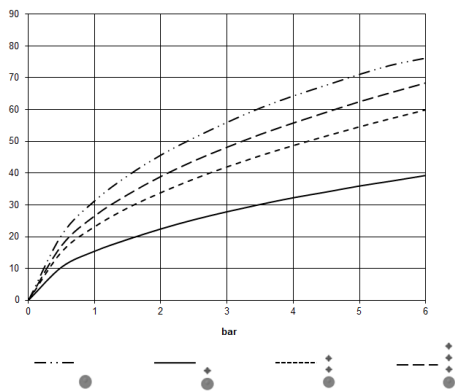

**Required miscellaneous**

**xGRID Installation track 555 mm -** 12 360 970 90

36 503 979 Product version from 9/1/2022  
mm [inches]

Flow rate chart

Codes & Standards

DIN 4109

EN 1111

ISO 3822

Scottish Water  
Byelaws

UK Water Supply  
Regulations

Ü-Zeichen

xTOOL Concealed thermostat without volume control 3/4" - Champagne (22kt Gold)

META

---

36 503 979 Product version from 9/1/2022

Certificates