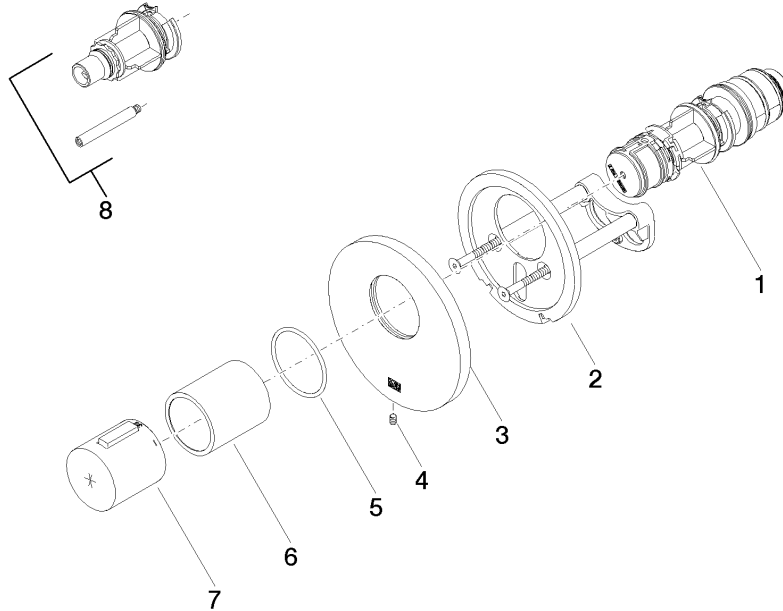

**Required miscellaneous**

**xGRID Installation track 555 mm -** 12 360 970 90

36 503 979 Product version from 9/1/2022  
mm [inches]

Flow rate chart

Codes & Standards

DIN 4109

EN 1111

ISO 3822

Scottish Water  
Byelaws

UK Water Supply  
Regulations

Ü-Zeichen

xTOOL Concealed thermostat without volume control 3/4" - Champagne (22kt Gold)

META

---

36 503 979 Product version from 9/1/2022

Certificates

### Spare parts list

No.	Item Number	Name	Quantity used	Delivery time
1	90 15 02 063 00 90	cartridge	1	2
2	90 11 01 196 00 90	base	1	2
3	09 11 02 537-47	cover	1	30
4	09 31 11 048 90	pin	1	2
5	90 14 10 049 00 90	seal	1	2
6	90 21 02 112 00-47	sleeve	1	30
7	90 17 33 020 00-47	handle	1	30
8	12 178 970 90	Extension 46 mm -	1	2