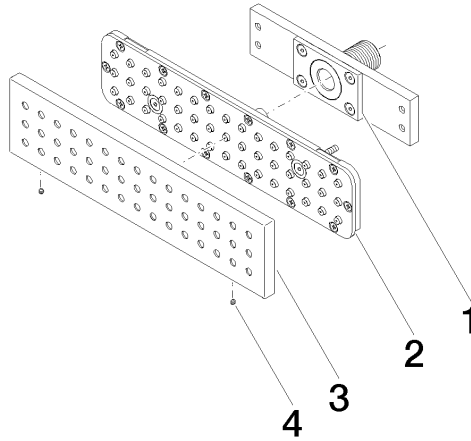

36 517 979

Product version up to 5/15/2020

Product version from 5/15/2020 to 5/16/2020

Product version from 5/16/2020