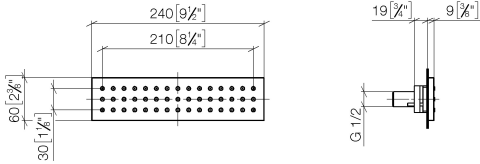

36 517 979

- HORIZONTAL RAIN, max. flow rate 6 l/min (at 3 bar)
- with anti-scale system
- cover plate 240 x 60 mm
- 1/2" connection
- This product can help a building meet the requirements of Green Building Rating Systems, e.g. LEED®, BREEAM®, DGNB
- WRAS 1304001

**Required miscellaneous**

- Concealed wall installation box - 35 206 970 90**
- max. recess depth 173 mm
  - min. recess depth 100 mm

**Recommended miscellaneous**

- xGRID Attachment set for integrating in the dry wall construction - 12 340 970 90**

**Required miscellaneous**

- xGRID Installation track 555 mm - 12 360 970 90**

36 517 979

mm [inches]

**Flow rate chart**

**Trajectory diagram**

**Codes & Standards**

DIN 4109