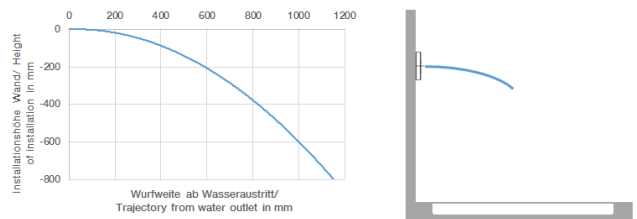

**Required miscellaneous**

- xGRID Installation track 555 mm - 12 360 970 90**

36 517 979

mm [inches]

**Flow rate chart**

**Trajectory diagram**

**Codes & Standards**

DIN 4109