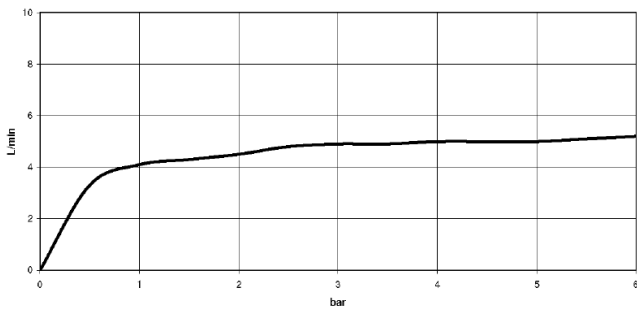

**Required miscellaneous**

- xGRID Installation track 555 mm - 12 360 970 90**

36 517 979

mm [inches]

**Flow rate chart**

**Trajectory diagram**

**Codes & Standards**

DIN 4109