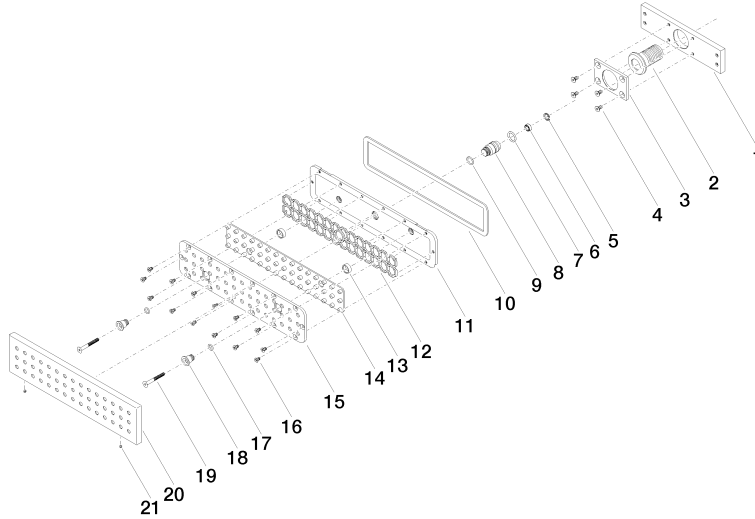

36 517 979

- HORIZONTAL RAIN, max. flow rate 6 l/min (at 3 bar)
- with anti-scale system
- cover plate 240 x 60 mm
- 1/2" connection
- This product can help a building meet the requirements of Green Building Rating Systems, e.g. LEED®, BREEAM®, DGNB
- WRAS 1304001

36 517 979

mm [inches]

Flow rate chart

Trajectory diagram

Certificates

WRAS_1304001. LGA_19489.

36 517 979

Parts for other
finishes can be found
here: [Chrome](#)

WATER BAR Concealed body spray FlowReduce - Brushed Chrome

IMO

36 517 979

Spare parts list

No.	Item Number	Name	Quantity used	Delivery time
1	09 11 02 137 90	holder	1	2
2	09 24 04 247 20 90	connection	1	2
3	09 11 02 138 90	plate	1	2
4	09 30 30 116 90	screw	4	2
5	09 16 01 016 90	ring	1	2
6	90 23 01 032 00 90	flow reducer	1	2
7	09 14 10 003 90	seal	1	2
8	09 24 04 248 90	nipple	1	2
9	09 14 10 042 90	seal	1	2
10	09 14 03 133 90	seal	1	2
11	09 11 02 135-93	base	1	-
Spare part can no longer be ordered, please order the replacement item				
12	09 17 97 058 90	holder	1	2
13	09 28 10 142 20 90	ring	2	2
14	09 12 01 076 90	insert	1	60
15	09 11 02 136-00	cover	1	60
16	09 30 30 163 90	screw	14	2
17	09 14 10 132 90	seal	2	2
18	09 24 04 249-93	nipple	2	-
Spare part can no longer be ordered, please order the replacement item				
19	09 30 30 164 90	screw	2	2
20	09 27 99 001-93	rosette	1	20
21	09 31 11 006 90	pin	2	2