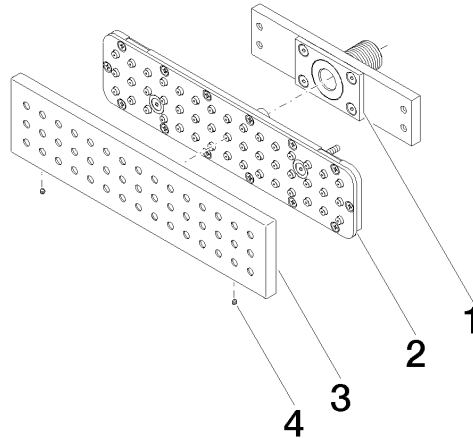

## Recommended miscellaneous

- xGRID Attachment set for integrating in the dry wall construction -** 12 340 970 90

## Required miscellaneous

- xGRID Installation track 555 mm -** 12 360 970 90

36 527 979

mm [inches]

**Flow rate chart**

**Certificates**

LGA\_38672.

36 527 979

### Spare parts list

No.	Item Number	Name	Quantity used	Delivery time
1	90 11 02 137 00 90	connection	1	2
2	90 11 02 332 01-00	insert	1	10
3	09 27 99 001-06	rosette	1	10
4	09 31 11 006 90	pin	2	2