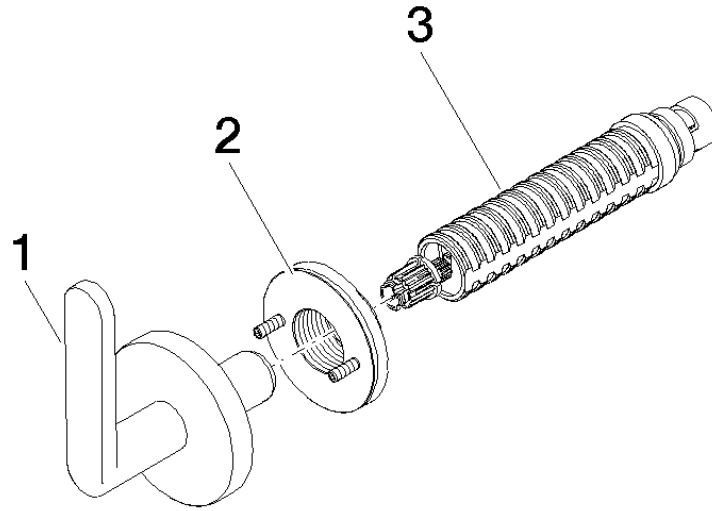

META Wall valve clockwise closing 1/2" - Dark Chrome

META

36 607 661 Product version from 7/1/2023

- rosette Ø 60 mm
- head part with cut-to-length spindle and sleeve
- WRAS

	Dark Chrome	36 607 661-19
	Chrome	36 607 661-00
	Brushed Platinum	36 607 661-06
	Light Gold	36 607 661-26
	Brushed Light Gold	36 607 661-27
	Matte Black	36 607 661-33
	Brushed Bronze	36 607 661-42
	Brushed Champagne (22kt Gold)	36 607 661-46
	Champagne (22kt Gold)	36 607 661-47
	Brushed Chrome	36 607 661-93
	Brushed Dark Platinum	36 607 661-99

mm [inches]

Codes & Standards

DIN 4109	ISO 3822	Scottish Water Byelaws	UK Water Supply Regulations
----------	----------	------------------------	-----------------------------

Ü-Zeichen

Certificates

LGA_38	LGA_29	WRAS_2010	LGA_29
--------	--------	-----------	--------

Spare parts list

No.	Item Number	Name	Quantity used	Delivery time
1	90 20 66 014 04-19	handle	1	20
2	90 21 02 181 00 90	disc	1	2
3	90 90 03 143 00 90	top	1	2