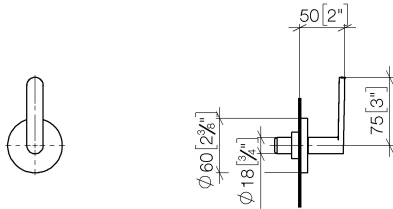

META Wall valve clockwise closing 1/2" - Dark Chrome

META

36 607 661 Product version from 7/1/2023

- rosette Ø 60 mm
- head part with cut-to-length spindle and sleeve
- WRAS

	Dark Chrome	36 607 661-19
	Chrome	36 607 661-00
	Brushed Platinum	36 607 661-06
	Light Gold	36 607 661-26
	Brushed Light Gold	36 607 661-27
	Matte Black	36 607 661-33
	Brushed Bronze	36 607 661-42
	Brushed Champagne (22kt Gold)	36 607 661-46
	Champagne (22kt Gold)	36 607 661-47
	Brushed Chrome	36 607 661-93
	Brushed Dark Platinum	36 607 661-99

Required miscellaneous

- | | | |
|---|--------------------------|---------------|
|  | Wall valve 1/2" - | 35 607 970 90 |
| | •max. recess depth mm | |
| | •min. recess depth mm | |

36 607 661 Product version from 7/1/2023

mm [inches]

Codes & Standards

DIN 4109	ISO 3822	Scottish Water Byelaws	UK Water Supply Regulations
----------	----------	------------------------	-----------------------------

Ü-Zeichen

Certificates

LGA_38	LGA_29	WRAS_2010	LGA_29
--------	--------	-----------	--------

Spare parts list

No.	Item Number	Name	Quantity used	Delivery time
1	90 20 66 014 04-19	handle	1	20
2	90 21 02 181 00 90	disc	1	2
3	90 90 03 143 00 90	top	1	2