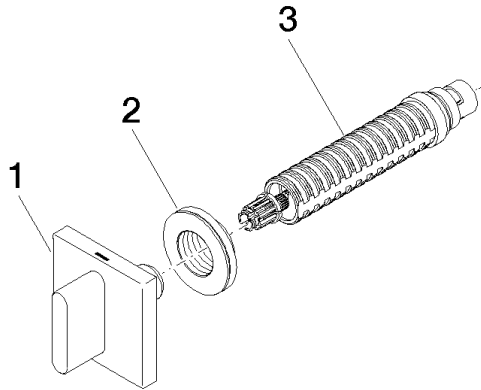

CL.1 Wall valve anti-clockwise closing hot 1/2" - Dark Chrome

CL.1

36 607 707

- rosette 60 x 60 mm
- with hot marking
- head part with cut-to-length spindle and sleeve
- WRAS 2010066

	Dark Chrome	36 607 707-19
	Chrome	36 607 707-00
	Brushed Platinum	36 607 707-06
	Brushed Champagne (22kt Gold)	36 607 707-46
	Champagne (22kt Gold)	36 607 707-47
	Brushed Dark Platinum	36 607 707-99

36 607 707

mm [inches]

Codes & Standards

DIN 4109

ISO 3822

Scottish Water
Byelaws

UK Water Supply
Regulations

Ü-Zeichen

Certificates

WRAS_2010

LGA_29

36 607 707

Product version from 10/14/2020

Parts for other
finishes can be found
here: [Chrome](#)

CL.1 Wall valve anti-clockwise closing hot 1/2" - Dark Chrome

CL.1