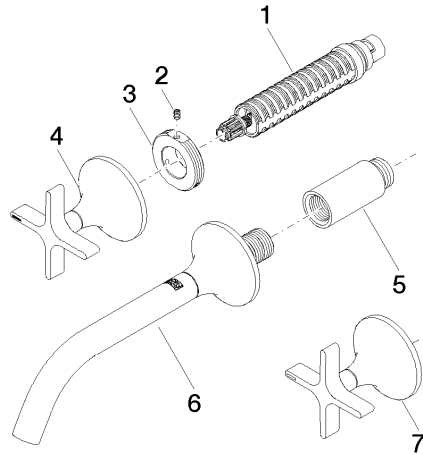

VAIA Wall-mounted basin mixer without pop-up waste - Brushed Bronze

36 712 809 Product version from 3/13/2017

mm [inches]

Flow rate chart

Trajectory diagram

Codes & Standards

DIN 4109

ISO 3822

Scottish Water
Byelaws

UK Water Supply
Regulations

Ü-Zeichen

VAIA Wall-mounted basin mixer without pop-up waste - Brushed Bronze

36 712 809 Product version from 3/13/2017

Certificates

LGA_29

WRAS_2312

VAIA Wall-mounted basin mixer without pop-up waste - Brushed Bronze

36 712 809 Product version from 3/13/2017

Spare parts list

No.	Item Number	Name	Quantity used	Delivery time
1	90 90 03 157 00 90	top	2	2
2	09 31 11 008 90	pin	2	2
3	09 21 02 163 90	disc	2	2
4	90 20 80 011 00-42	handle (hot)	1	30
5	09 24 03 081 10 90	extension	1	2
6	13 800 809-42	VAIA Wall-mounted basin spout without pop-up waste - Brushed Bronze	1	30
7	90 20 80 010 00-42	handle (cold)	1	30