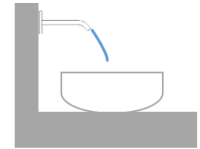

VAIA Wall-mounted basin mixer without pop-up waste - Brushed Bronze

36 712 809 Product version from 3/13/2017

- 190mm projection
- fixed spout
- circular, air-enriched flow
- hole diameter valve 37 mm
- hole diameter spout 40 mm
- rosettes Ø 60 mm
- max. flow 5.7 l/min
- lead-free
- This product can help a building meet the requirements of Green Building Rating Systems, e.g. LEED®, BREEAM®, DGNB
- WRAS

Required miscellaneous

- Concealed wall-mounted mixer centred spout -** 35 700 970 90
- min. recess depth mm
 - max. recess depth mm

Required miscellaneous

- Concealed wall-mounted mixer variable positioning -** 35 720 970 90
- min. recess depth mm
 - max. recess depth mm

VAIA Wall-mounted basin mixer without pop-up waste - Brushed Bronze

36 712 809 Product version from 3/13/2017

mm [inches]

Flow rate chart

Trajectory diagram

Codes & Standards

DIN 4109

ISO 3822

Scottish Water
Byelaws

UK Water Supply
Regulations

Ü-Zeichen

VAIA Wall-mounted basin mixer without pop-up waste - Brushed Bronze

36 712 809 Product version from 3/13/2017

Certificates

LGA_29

WRAS_2312