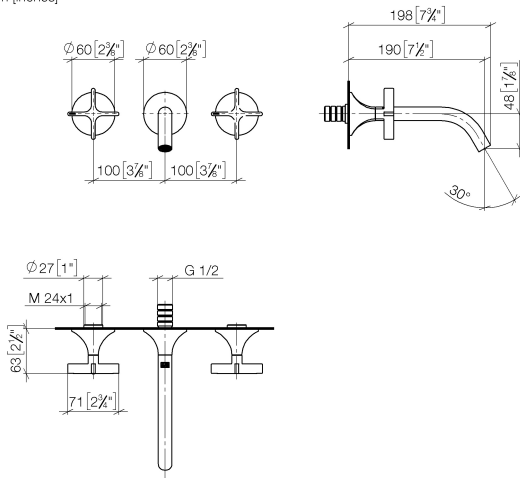

VAIA Wall-mounted basin mixer without pop-up waste - Brushed Bronze

36 712 809 Product version from 3/13/2017

- 190mm projection
- fixed spout
- circular, air-enriched flow
- hole diameter valve 37 mm
- hole diameter spout 40 mm
- rosettes Ø 60 mm
- max. flow 5.7 l/min
- lead-free
- This product can help a building meet the requirements of Green Building Rating Systems, e.g. LEED®, BREEAM®, DGNB
- WRAS

Required miscellaneous

- Concealed wall-mounted mixer centred spout -** 35 700 970 90
- min. recess depth mm
 - max. recess depth mm

Required miscellaneous

- Concealed wall-mounted mixer variable positioning -** 35 720 970 90
- min. recess depth mm
 - max. recess depth mm

VAIA Wall-mounted basin mixer without pop-up waste - Brushed Bronze

36 712 809 Product version from 3/13/2017

mm [inches]

Flow rate chart

Trajectory diagram

Codes & Standards

DIN 4109

ISO 3822

Scottish Water
Byelaws

UK Water Supply
Regulations

Ü-Zeichen

VAIA Wall-mounted basin mixer without pop-up waste - Brushed Bronze

36 712 809 Product version from 3/13/2017

Certificates

LGA_29

WRAS_2312