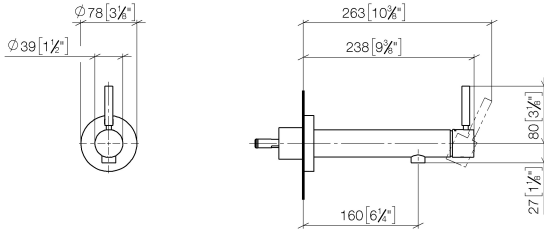

**META Wall-mounted single-lever basin mixer without pop-up waste - Dark Chrome**

META

36 804 661

- 160mm projection
- fixed spout
- circular, air-enriched flow
- hole diameter 60 mm
- rosette Ø 78 mm
- max. flow 5.7 l/min
- lead-free
- with single-point mounting
- This product can help a building meet the requirements of Green Building Rating Systems, e.g. LEED®, BREEAM®, DGNB
- WRAS 2003025

# META Wall-mounted single-lever basin mixer without pop-up waste - Dark Chrome

META

36 804 661  
mm [inches]

## Flow rate chart