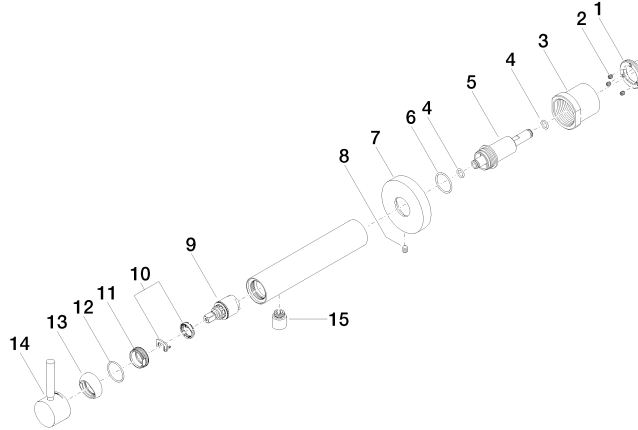

**META Wall-mounted single-lever basin mixer without pop-up waste - Dark Chrome**

META

36 804 661

- 160mm projection
- fixed spout
- circular, air-enriched flow
- hole diameter 60 mm
- rosette Ø 78 mm
- max. flow 5.7 l/min
- lead-free
- with single-point mounting
- This product can help a building meet the requirements of Green Building Rating Systems, e.g. LEED®, BREEAM®, DGNB
- WRAS 2003025

# META Wall-mounted single-lever basin mixer without pop-up waste - Dark Chrome

META

36 804 661  
mm [inches]

## META Wall-mounted single-lever basin mixer without pop-up waste - Dark Chrome

---

META

36 804 661

Certificates

---

DVGW\_DW-  
6512DN0

# META Wall-mounted single-lever basin mixer without pop-up waste - Dark Chrome

META

36 804 661

Parts for other finishes can be found here: [Chrome](#)

META Wall-mounted single-lever basin mixer without pop-up waste - Dark  
Chrome