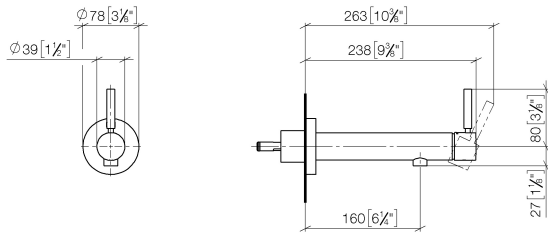

**META Wall-mounted single-lever basin mixer without pop-up waste - Brushed
Champagne (22kt Gold)**

META

36 804 661

- 160mm projection
- fixed spout
- circular, air-enriched flow
- hole diameter 60 mm
- rosette Ø 78 mm
- max. flow 5.7 l/min
- lead-free
- with single-point mounting
- This product can help a building meet the requirements of Green Building Rating Systems, e.g. LEED®, BREEAM®, DGNB

36 804 661
mm [inches]

Flow rate chart

36 804 661
Parts for other
finishes can be found
here: [Chrome](#)

Spare parts list

No.	Item Number	Name	Quantity used	Delivery time
1	09 24 77 002 90	nut	1	2
2	90 31 11 030 00 90	pin	3	2
3	09 21 02 128 90	sleeve	1	2
4	09 14 10 139 90	seal	2	2
5	09 24 04 210 10 90	nipple	1	2
6	90 14 10 063 00 90	seal	1	2
7	09 27 88 009-46	rosette	1	60
8	09 31 11 144 90	pin	1	2
9	90 15 05 044 00 90	cartridge	1	2
10	90 28 10 148 00 90	accessories	1	2
11	09 24 04 266 90	nut	1	2
12	09 14 10 120 90	seal	1	2
13	09 28 30 043-46	cover	1	60
14	90 20 66 024 00-46	handle	1	30
15	90 23 01 168 00-46	aerator	1	30