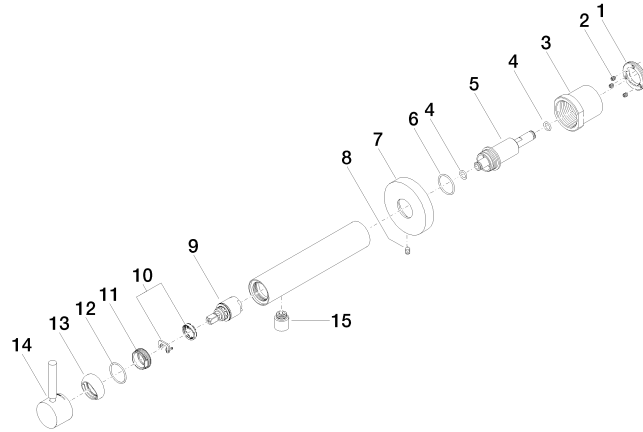

**META Wall-mounted single-lever basin mixer without pop-up waste - Brushed
Champagne (22kt Gold)**

META

36 804 661

- 160mm projection
- fixed spout
- circular, air-enriched flow
- hole diameter 60 mm
- rosette Ø 78 mm
- max. flow 5.7 l/min
- lead-free
- with single-point mounting
- This product can help a building meet the requirements of Green Building Rating Systems, e.g. LEED®, BREEAM®, DGNB

	Brushed Champagne (22kt Gold)	36 804 661-46
	Chrome	36 804 661-00
	Brushed Platinum	36 804 661-06
	Dark Chrome	36 804 661-19
	Light Gold	36 804 661-26
	Brushed Light Gold	36 804 661-27
	Matte Black	36 804 661-33
	Brushed Bronze	36 804 661-42
	Champagne (22kt Gold)	36 804 661-47
	Brushed Chrome	36 804 661-93
	Brushed Dark Platinum	36 804 661-99
	Brushed Dark Platinum	36 804 661-99 0010

36 804 661
mm [inches]

Flow rate chart

36 804 661
Parts for other
finishes can be found
here: [Chrome](#)

Spare parts list

No.	Item Number	Name	Quantity used	Delivery time
1	09 24 77 002 90	nut	1	2
2	90 31 11 030 00 90	pin	3	2
3	09 21 02 128 90	sleeve	1	2
4	09 14 10 139 90	seal	2	2
5	09 24 04 210 10 90	nipple	1	2
6	90 14 10 063 00 90	seal	1	2
7	09 27 88 009-46	rosette	1	60
8	09 31 11 144 90	pin	1	2
9	90 15 05 044 00 90	cartridge	1	2
10	90 28 10 148 00 90	accessories	1	2
11	09 24 04 266 90	nut	1	2
12	09 14 10 120 90	seal	1	2
13	09 28 30 043-46	cover	1	60
14	90 20 66 024 00-46	handle	1	30
15	90 23 01 168 00-46	aerator	1	30