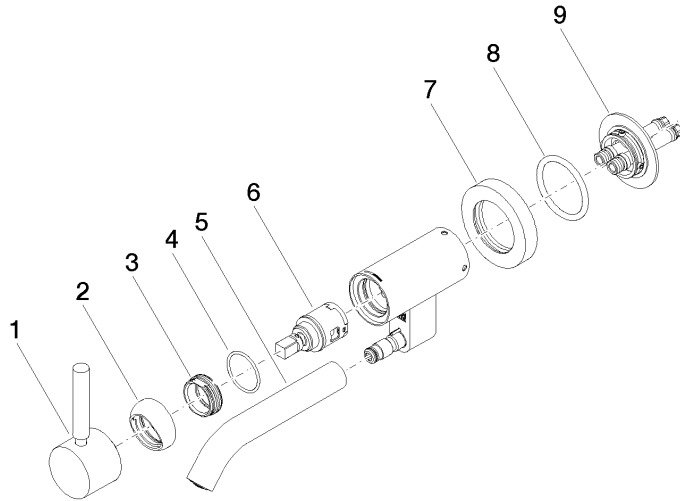

META Wall-mounted single-lever basin mixer without pop-up waste - Brushed Light Gold

META

36 805 660

- 185mm projection
- fixed spout
- circular, air-enriched flow
- hole diameter 35 mm
- rosette Ø 60 mm
- max. flow 5.7 l/min
- lead-free
- with single-point mounting
- This product can help a building meet the requirements of Green Building Rating Systems, e.g. LEED®, BREEAM®, DGNB
- WRAS 240102017

Required miscellaneous

- Concealed wall mounting -** 35 050 970 90
- min. recess depth 80 mm
 - max. recess depth 105 mm

36 805 660
mm [inches]

Flow rate chart

Codes & Standards

DIN 4109

ISO 3822

Scottish Water
Byelaws

UK Water Supply
Regulations

Ü-Zeichen

META Wall-mounted single-lever basin mixer without pop-up waste - Brushed
Light Gold

META

36 805 660
Certificates

WRAS_240102 LGA_38

META Wall-mounted single-lever basin mixer without pop-up waste - Brushed Light Gold

META

36 805 660

Product version from 5/1/2022

META Wall-mounted single-lever basin mixer without pop-up waste - Brushed Light Gold

META

36 805 660

Spare parts list

Product version from 5/1/2022