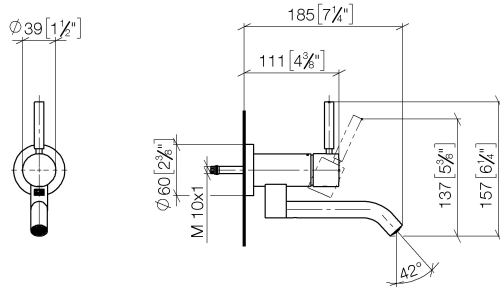

META Wall-mounted single-lever basin mixer without pop-up waste - Brushed Light Gold

META

36 805 660

- 185mm projection
- fixed spout
- circular, air-enriched flow
- hole diameter 35 mm
- rosette Ø 60 mm
- max. flow 5.7 l/min
- lead-free
- with single-point mounting
- This product can help a building meet the requirements of Green Building Rating Systems, e.g. LEED®, BREEAM®, DGNB
- WRAS 240102017

Required miscellaneous

- Concealed wall mounting -** 35 050 970 90
- min. recess depth 80 mm
 - max. recess depth 105 mm

36 805 660
mm [inches]

Flow rate chart

Codes & Standards

DIN 4109

ISO 3822

Scottish Water
Byelaws

UK Water Supply
Regulations

Ü-Zeichen

META Wall-mounted single-lever basin mixer without pop-up waste - Brushed
Light Gold

META

36 805 660
Certificates

WRAS_240102 LGA_38

META Wall-mounted single-lever basin mixer without pop-up waste - Brushed Light Gold

META

36 805 660

Product version from 5/1/2022

META Wall-mounted single-lever basin mixer without pop-up waste - Brushed Light Gold

META

36 805 660

Spare parts list

Product version from 5/1/2022