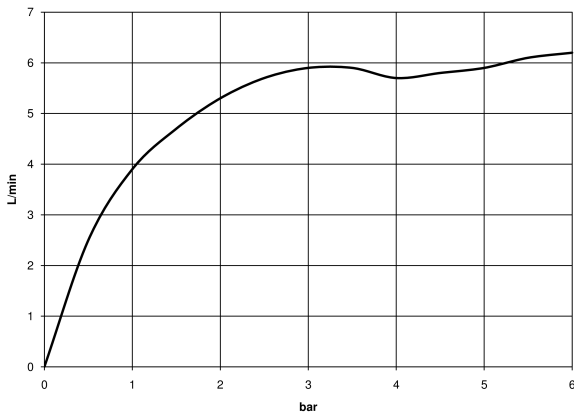

META Wall-mounted single-lever basin mixer without pop-up waste - Brushed Dark Platinum

META

36 805 660

- 185mm projection
- fixed spout
- circular, air-enriched flow
- hole diameter 35 mm
- rosette Ø 60 mm
- max. flow 5.7 l/min
- lead-free
- with single-point mounting
- This product can help a building meet the requirements of Green Building Rating Systems, e.g. LEED®, BREEAM®, DGNB
- WRAS 240102017

META

36 805 660  
mm [inches]

**Flow rate chart**

**Codes & Standards**

DIN 4109

ISO 3822

Scottish Water  
Byelaws

UK Water Supply  
Regulations