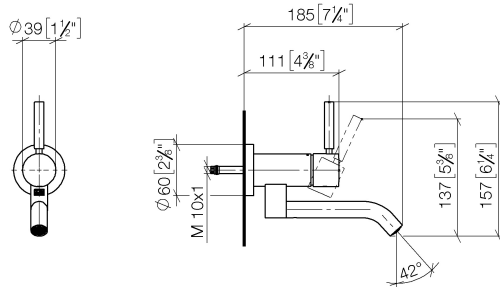

META Wall-mounted single-lever basin mixer without pop-up waste - Brushed Dark Platinum

META

36 805 660

- 185mm projection
- fixed spout
- circular, air-enriched flow
- hole diameter 35 mm
- rosette Ø 60 mm
- max. flow 5.7 l/min
- lead-free
- with single-point mounting
- This product can help a building meet the requirements of Green Building Rating Systems, e.g. LEED®, BREEAM®, DGNB
- WRAS 240102017

Required miscellaneous

- Concealed wall mounting -** 35 050 970 90
- min. recess depth 80 mm
  - max. recess depth 105 mm

**META Wall-mounted single-lever basin mixer without pop-up waste - Brushed Dark Platinum**

META

36 805 660  
mm [inches]

**Flow rate chart**

**Codes & Standards**

DIN 4109

ISO 3822

Scottish Water  
Byelaws

UK Water Supply  
Regulations

**Ü-Zeichen**

META Wall-mounted single-lever basin mixer without pop-up waste - Brushed  
Dark Platinum

---

META

36 805 660

Certificates

---

WRAS\_240102