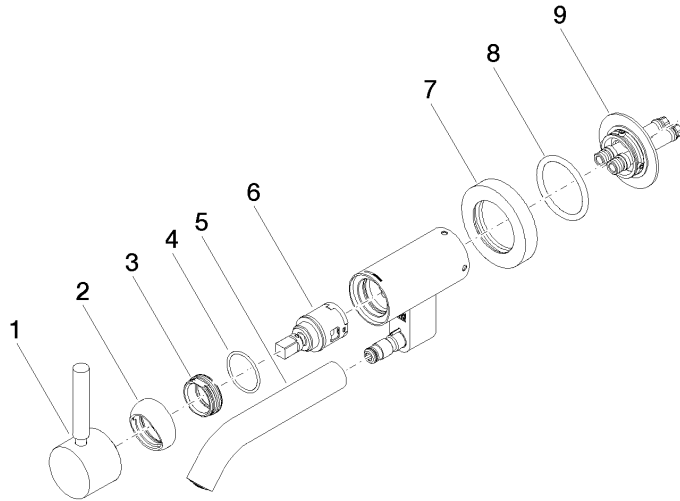

META

36 805 660  
mm [inches]

**Flow rate chart**

**Codes & Standards**

DIN 4109

ISO 3822

Scottish Water  
Byelaws

UK Water Supply  
Regulations

LGA\_38

**META Wall-mounted single-lever basin mixer without pop-up waste - Brushed Dark Platinum**

META

36 805 660

**Product version from 5/1/2022**

**META Wall-mounted single-lever basin mixer without pop-up waste - Brushed  
Dark Platinum**

META

36 805 660

**Spare parts list**

**Product version from 5/1/2022**

No.	Item Number	Name	Quantity used	Delivery time
	90 20 66 030 00-99	handle	9	30