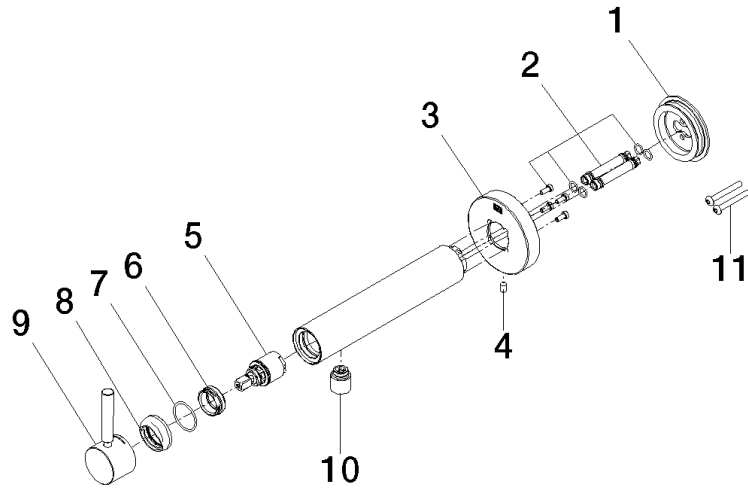

**META Wall-mounted single-lever basin mixer without pop-up waste - Brushed Platinum**

META

36 805 661

- 160mm projection
- fixed spout
- circular, air-enriched flow
- hole diameter 60 mm
- rosette Ø 78 mm
- max. spout flow rate 5.7 l/min
- with single-point mounting

**Required miscellaneous**

- Concealed wall mounting -** 35 050 970 90
- min. recess depth 80 mm
  - max. recess depth 105 mm

36 805 661

Flow rate chart

36 805 661

Product version from 4/1/2024

**META Wall-mounted single-lever basin mixer without pop-up waste - Brushed Platinum**

META

36 805 661

**Spare parts list**

**Product version from 4/1/2024**

No.	Item Number	Name	Quantity used	Delivery time
	90 30 11 232 00 90	disc	13	2