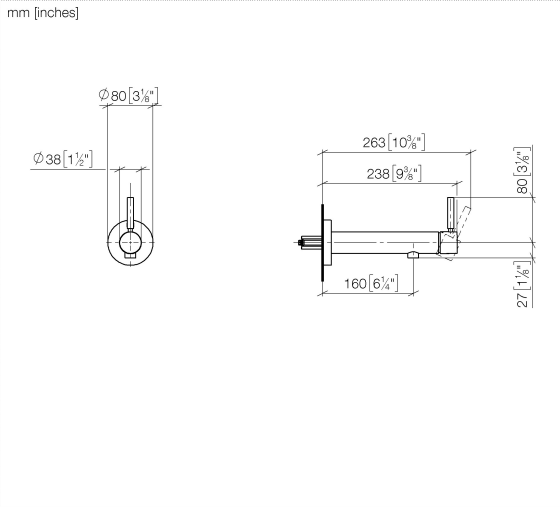

**META Wall-mounted single-lever basin mixer without pop-up waste - Brushed Platinum**

META

36 805 661

- 160mm projection
- fixed spout
- circular, air-enriched flow
- hole diameter 60 mm
- rosette Ø 78 mm
- max. spout flow rate 5.7 l/min
- with single-point mounting

**Required miscellaneous**

- Concealed wall mounting -** 35 050 970 90
- min. recess depth 80 mm
  - max. recess depth 105 mm

36 805 661

Flow rate chart

36 805 661

Product version from 4/1/2024

**META Wall-mounted single-lever basin mixer without pop-up waste - Brushed Platinum**

META

36 805 661

**Spare parts list**

**Product version from 4/1/2024**

No.	Item Number	Name	Quantity used	Delivery time
	90 30 11 232 00 90	disc	13	2