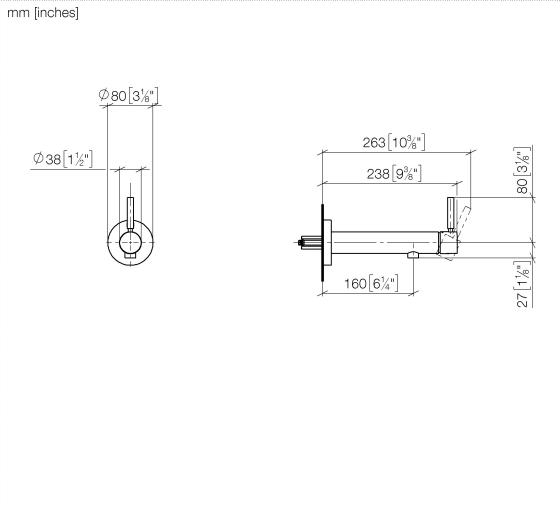

META Wall-mounted single-lever basin mixer without pop-up waste - Dark Chrome

META

36 805 661

- 160mm projection
- fixed spout
- circular, air-enriched flow
- hole diameter 60 mm
- rosette Ø 78 mm
- max. spout flow rate 5.7 l/min
- with single-point mounting

Required miscellaneous

- Concealed wall mounting -** 35 050 970 90
- min. recess depth 80 mm
  - max. recess depth 105 mm

36 805 661

Flow rate chart

36 805 661

Product version from 4/1/2024

**META Wall-mounted single-lever basin mixer without pop-up waste - Dark Chrome**

META

36 805 661

**Spare parts list**

**Product version from 4/1/2024**

No.	Item Number	Name	Quantity used	Delivery time
	90 30 11 232 00 90	disc	13	2