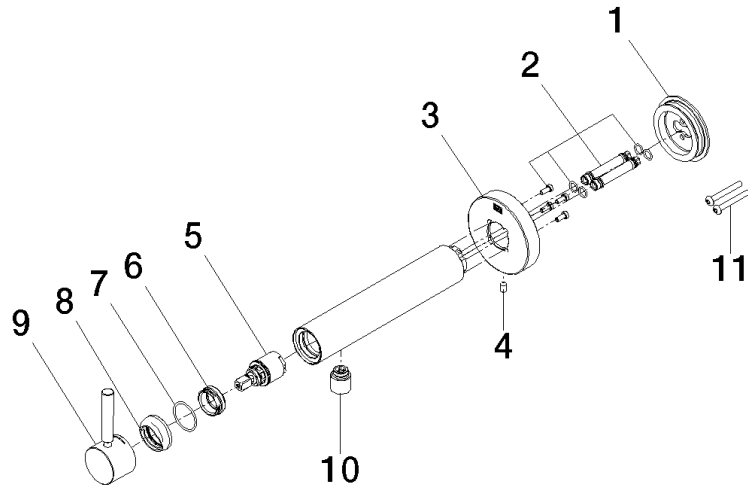

META Wall-mounted single-lever basin mixer without pop-up waste - Dark Chrome

META

36 805 661

- 160mm projection
- fixed spout
- circular, air-enriched flow
- hole diameter 60 mm
- rosette Ø 78 mm
- max. spout flow rate 5.7 l/min
- with single-point mounting

Required miscellaneous

- Concealed wall mounting -** 35 050 970 90
- min. recess depth 80 mm
  - max. recess depth 105 mm

36 805 661

Flow rate chart

36 805 661

Product version from 4/1/2024

**META Wall-mounted single-lever basin mixer without pop-up waste - Dark Chrome**

META

36 805 661

**Spare parts list**

**Product version from 4/1/2024**

No.	Item Number	Name	Quantity used	Delivery time
	90 30 11 232 00 90	disc	13	2