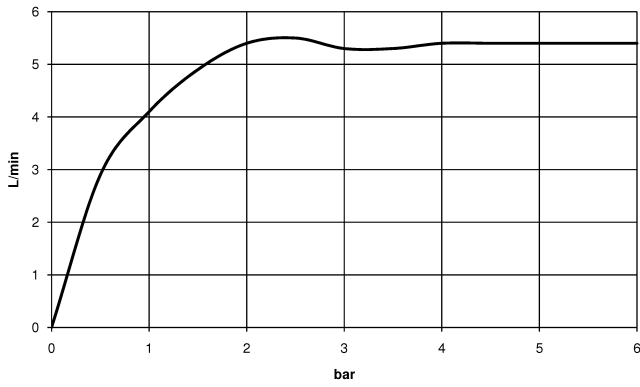

META Wall-mounted single-lever basin mixer without pop-up waste - Dark Chrome

META

36 805 661

- 160mm projection
- fixed spout
- circular, air-enriched flow
- hole diameter 60 mm
- rosette Ø 78 mm
- max. spout flow rate 5.7 l/min
- with single-point mounting

Required miscellaneous

- Concealed wall mounting -** 35 050 970 90
- min. recess depth 80 mm
  - max. recess depth 105 mm

36 805 661

Flow rate chart

36 805 661

Product version from 4/1/2024

**META Wall-mounted single-lever basin mixer without pop-up waste - Dark Chrome**