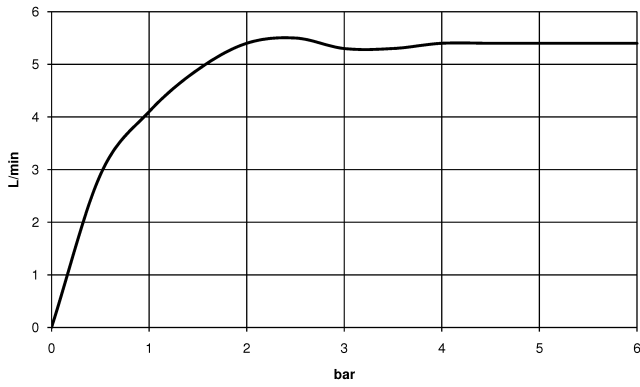

Flow rate chart