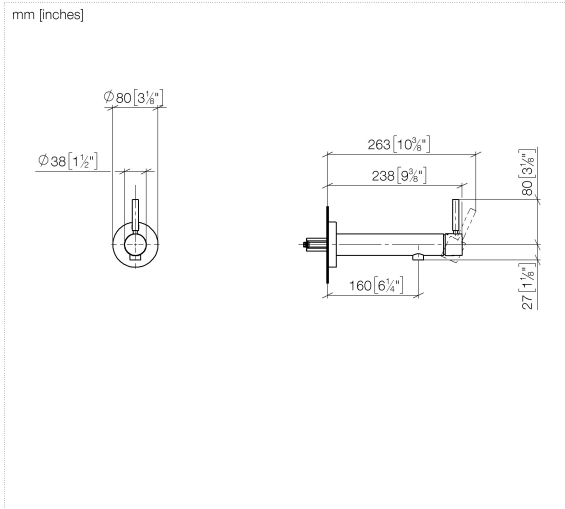

META Wall-mounted single-lever basin mixer without pop-up waste - Light Gold

META

36 805 661

- 160mm projection
- fixed spout
- circular, air-enriched flow
- hole diameter 60 mm
- rosette Ø 78 mm
- max. spout flow rate 5.7 l/min
- with single-point mounting

Required miscellaneous

| | | |
|---|---|---------------|
|  | Concealed wall mounting - <ul style="list-style-type: none"> • min. recess depth 80 mm • max. recess depth 105 mm | 35 050 970 90 |
|---|---|---------------|

36 805 661

Flow rate chart

36 805 661

Product version from 4/1/2024

META Wall-mounted single-lever basin mixer without pop-up waste - Light Gold

META

36 805 661

Spare parts list