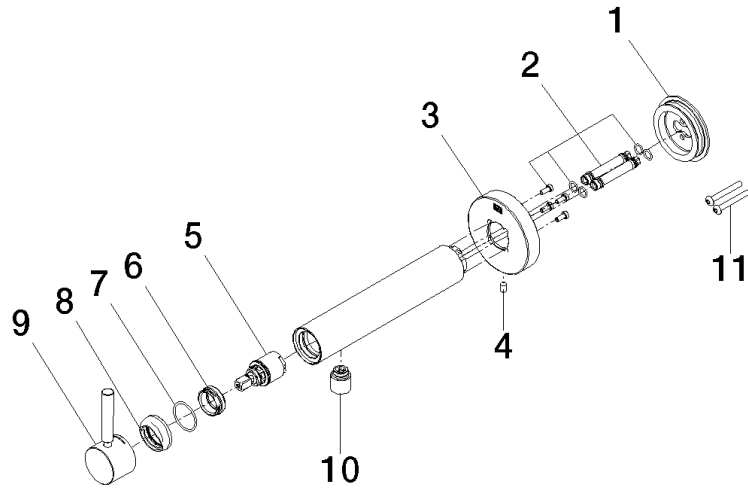

META Wall-mounted single-lever basin mixer without pop-up waste - Light Gold

META

36 805 661

- 160mm projection
- fixed spout
- circular, air-enriched flow
- hole diameter 60 mm
- rosette Ø 78 mm
- max. spout flow rate 5.7 l/min
- with single-point mounting

36 805 661

Flow rate chart

36 805 661

Product version from 4/1/2024

META Wall-mounted single-lever basin mixer without pop-up waste - Light Gold

META

36 805 661

Spare parts list