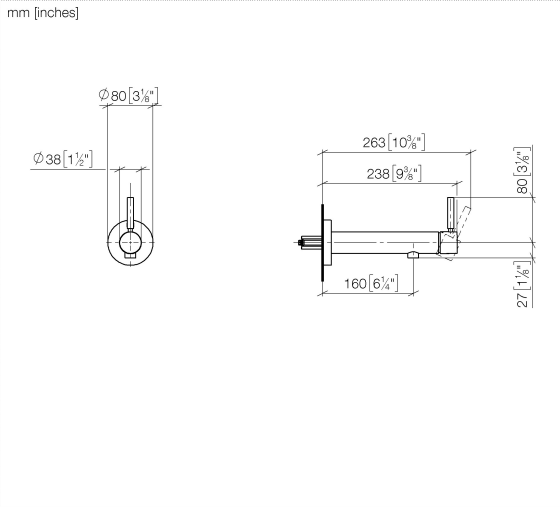

META Wall-mounted single-lever basin mixer without pop-up waste - Brushed Light Gold

META

36 805 661

- 160mm projection
- fixed spout
- circular, air-enriched flow
- hole diameter 60 mm
- rosette Ø 78 mm
- max. spout flow rate 5.7 l/min
- with single-point mounting

Required miscellaneous

- Concealed wall mounting -** 35 050 970 90
- min. recess depth 80 mm
  - max. recess depth 105 mm

36 805 661

Flow rate chart

META Wall-mounted single-lever basin mixer without pop-up waste - Brushed Light Gold

META

36 805 661

Product version from 4/1/2024

**META Wall-mounted single-lever basin mixer without pop-up waste - Brushed Light Gold**

META

36 805 661

**Spare parts list**

**Product version from 4/1/2024**

| No. | Item Number        | Name | Quantity used | Delivery time |
|-----|--------------------|------|---------------|---------------|
|     | 90 30 11 232 00 90 | disc | 13            | 2             |