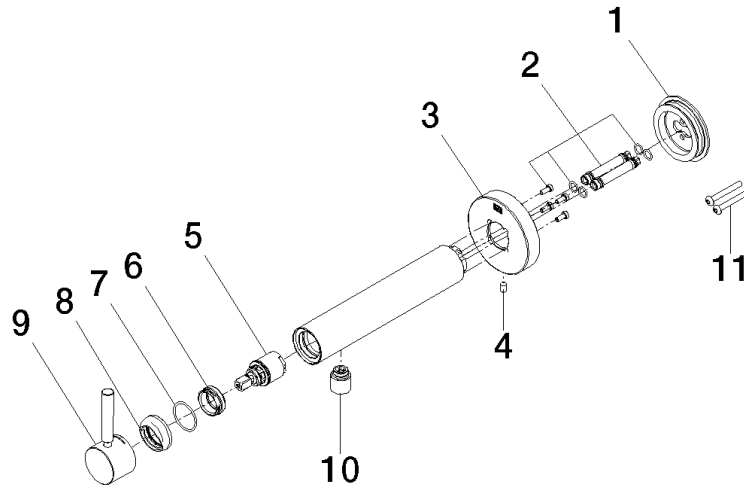

META Wall-mounted single-lever basin mixer without pop-up waste - Brushed Light Gold

META

36 805 661

- 160mm projection
- fixed spout
- circular, air-enriched flow
- hole diameter 60 mm
- rosette Ø 78 mm
- max. spout flow rate 5.7 l/min
- with single-point mounting

Required miscellaneous

- Concealed wall mounting -** 35 050 970 90
- min. recess depth 80 mm
  - max. recess depth 105 mm

36 805 661

Flow rate chart

META Wall-mounted single-lever basin mixer without pop-up waste - Brushed Light Gold

META

36 805 661

Product version from 4/1/2024

**META Wall-mounted single-lever basin mixer without pop-up waste - Brushed Light Gold**

META

36 805 661

**Spare parts list**

**Product version from 4/1/2024**