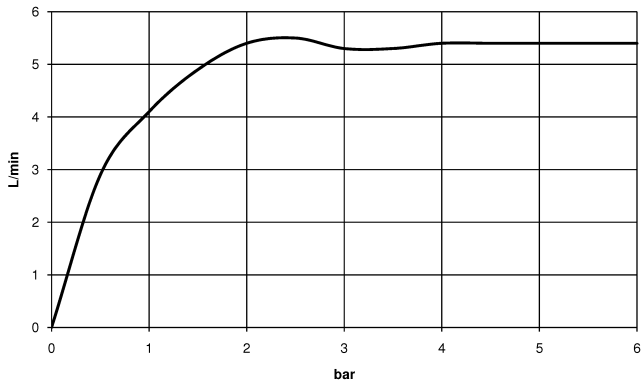

META Wall-mounted single-lever basin mixer without pop-up waste - Brushed Light Gold

META

36 805 661

- 160mm projection
- fixed spout
- circular, air-enriched flow
- hole diameter 60 mm
- rosette Ø 78 mm
- max. spout flow rate 5.7 l/min
- with single-point mounting

Required miscellaneous

- Concealed wall mounting -** 35 050 970 90
- min. recess depth 80 mm
  - max. recess depth 105 mm

36 805 661

Flow rate chart

META Wall-mounted single-lever basin mixer without pop-up waste - Brushed Light Gold