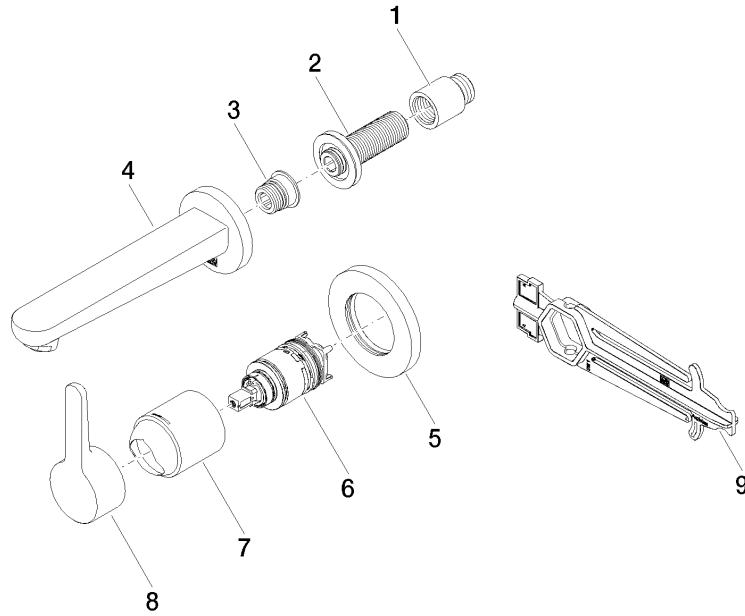

DORNBACHT YAMOU Wall-mounted single-lever basin mixer without pop-up waste - Soft Black

36 860 831

- 170mm projection
- fixed spout
- circular, air-enriched flow
- hole diameter spout 37 mm
- hole diameter single-lever mixer 57 mm
- rosette for spout Ø 60mm
- max. flow 6.8 l/min
- rosette for mixer Ø 78mm
- WRAS 240504010

36 860 831
mm [inches]

Flow rate chart

Certificates

AbP_10174. ACS_23 ACC NY WRAS_240504010.
460.

DORNBRACHT YAMOU Wall-mounted single-lever basin mixer without pop-up waste - Soft Black

36 860 831

Spare parts list

No.	Item Number	Name	Quantity used	Delivery time
1	09 24 03 080 90	extension	1	2
2	90 24 03 316 00 90	nipple	1	-
Spare part can no longer be ordered, please order the replacement item				
3	90 11 06 220 00-69	spout	1	-
Spare part can no longer be ordered, please order the replacement item				
4	90 27 83 026 00-69	rosette	1	-
Spare part can no longer be ordered, please order the replacement item				
5	90 15 05 071 00 90	cartridge	1	-
Spare part can no longer be ordered, please order the replacement item				
6	90 11 02 393 00-69	cover	1	-
Spare part can no longer be ordered, please order the replacement item				
7	90 20 83 071 00-69	handle	1	-
Spare part can no longer be ordered, please order the replacement item				
8	90 30 09 064 00 90	key	1	2