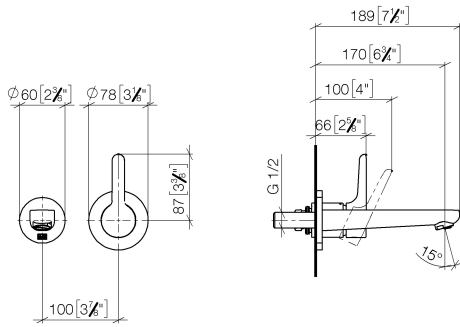

DORNBACHT YAMOU Wall-mounted single-lever basin mixer without pop-up waste - Soft Black

36 860 831

- 170mm projection
- fixed spout
- circular, air-enriched flow
- hole diameter spout 37 mm
- hole diameter single-lever mixer 57 mm
- rosette for spout Ø 60mm
- max. flow 6.8 l/min
- rosette for mixer Ø 78mm
- WRAS 240504010

	Soft Black	36 860 831-69
	Chrome	36 860 831-00

Required miscellaneous

EDITION PRO Concealed wall-mounted single-lever mixer mixer on right - 35 870 970 90

DORNBRACHT YAMOU Wall-mounted single-lever basin mixer without pop-up waste - Soft Black

36 860 831
mm [inches]

Flow rate chart

Certificates

AbP_10174. ACS_23 ACC NY WRAS_240504010.
460.

DORNBRACHT YAMOU Wall-mounted single-lever basin mixer without pop-up waste - Soft Black

36 860 831

Spare parts list

No.	Item Number	Name	Quantity used	Delivery time
1	09 24 03 080 90	extension	1	2
2	90 24 03 316 00 90	nipple	1	-
Spare part can no longer be ordered, please order the replacement item				
3	90 11 06 220 00-69	spout	1	-
Spare part can no longer be ordered, please order the replacement item				
4	90 27 83 026 00-69	rosette	1	-
Spare part can no longer be ordered, please order the replacement item				
5	90 15 05 071 00 90	cartridge	1	-
Spare part can no longer be ordered, please order the replacement item				
6	90 11 02 393 00-69	cover	1	-
Spare part can no longer be ordered, please order the replacement item				
7	90 20 83 071 00-69	handle	1	-
Spare part can no longer be ordered, please order the replacement item				
8	90 30 09 064 00 90	key	1	2