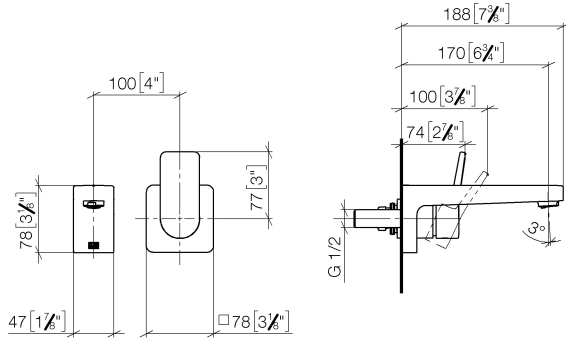

## DORNBRACHT YARRE Wall-mounted single-lever basin mixer without pop-up waste - Chrome

---

36 860 832

- 170mm projection
- fixed spout
- circular, air-enriched flow
- hole diameter spout 37 mm
- hole diameter single-lever mixer 57 mm
- rosette for mixer 78 x 78mm
- max. flow 6.8 l/min
- lead-free
- rosette for spout Ø 60mm
- rosette for mixer Ø 78mm
- WRAS 240504010

## DORNBRACHT YARRE Wall-mounted single-lever basin mixer without pop-up waste - Chrome

36 860 832  
mm [inches]