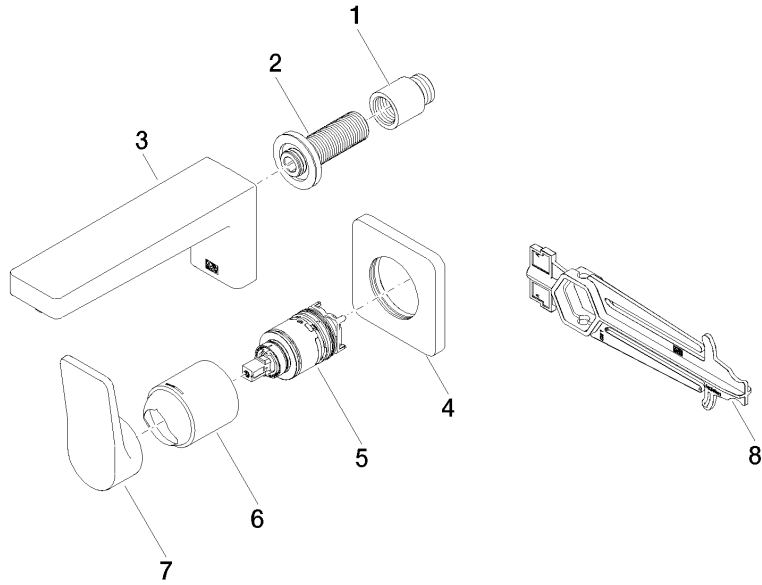

## DORNBACHT YARRE Wall-mounted single-lever basin mixer without pop-up waste - Chrome

---

36 860 832

Certificates

---

ACS\_23 ACC NY

AbP\_10

WRAS\_240504

# DORNBACHT YARRE Wall-mounted single-lever basin mixer without pop-up waste - Chrome

36 860 832

**Product version from 1/1/2023**

DORNBACHT YARRE Wall-mounted single-lever basin mixer without pop-up waste - Chrome