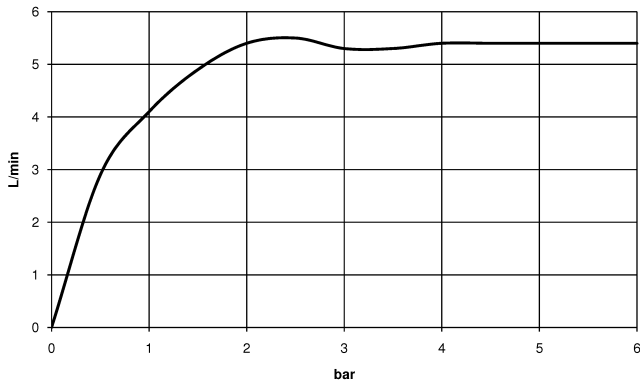

## DORNBRACHT YARRE Wall-mounted single-lever basin mixer without pop-up waste - Chrome

---

36 860 832

- 170mm projection
- fixed spout
- circular, air-enriched flow
- hole diameter spout 37 mm
- hole diameter single-lever mixer 57 mm
- rosette for mixer 78 x 78mm
- max. flow 6.8 l/min
- lead-free
- rosette for spout Ø 60mm
- rosette for mixer Ø 78mm
- WRAS 240504010

## DORNBRACHT YARRE Wall-mounted single-lever basin mixer without pop-up waste - Chrome

36 860 832  
mm [inches]

### Flow rate chart