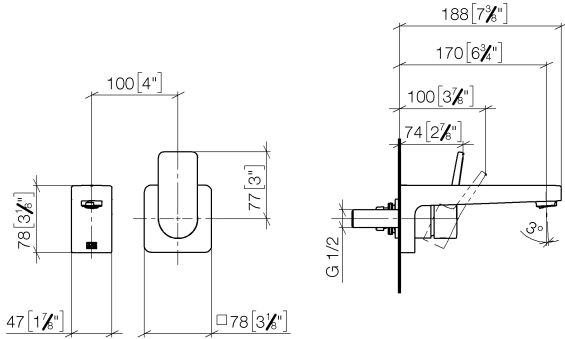

DORNBACHT YARRE Wall-mounted single-lever basin mixer without pop-up waste - Chrome

36 860 832

- 170mm projection
- fixed spout
- circular, air-enriched flow
- hole diameter spout 37 mm
- hole diameter single-lever mixer 57 mm
- rosette for mixer 78 x 78mm
- max. flow 6.8 l/min
- lead-free
- rosette for spout Ø 60mm
- rosette for mixer Ø 78mm
- WRAS 240504010

Chrome

36 860 832-00

Soft Black

36 860 832-69

Required miscellaneous

EDITION PRO Concealed wall-mounted single-lever mixer mixer on right - 35 870 970 90

DORNBACHT YARRE Wall-mounted single-lever basin mixer without pop-up waste - Chrome

36 860 832
mm [inches]

Flow rate chart

Certificates

AbP_10168. ACS_23 ACC NY WRAS_240504010.
460.

DORNBRAUCHT YARRE Wall-mounted single-lever basin mixer without pop-up waste - Chrome

36 860 832

Spare parts list

No.	Item Number	Name	Quantity used	Delivery time
1	09 24 03 080 90	extension	1	2
2	90 24 03 316 00 90	nipple	1	-
Spare part can no longer be ordered, please order the replacement item				
3	90 11 06 224 00-00	spout	1	-
Spare part can no longer be ordered, please order the replacement item				
4	90 27 83 027 00-00	rosette	1	-
Spare part can no longer be ordered, please order the replacement item				
5	90 15 05 071 00 90	cartridge	1	-
Spare part can no longer be ordered, please order the replacement item				
6	90 11 02 393 00-00	cover	1	-
Spare part can no longer be ordered, please order the replacement item				
7	90 20 83 072 00-00	handle	1	-
Spare part can no longer be ordered, please order the replacement item				
8	90 30 09 064 00 90	key	1	2