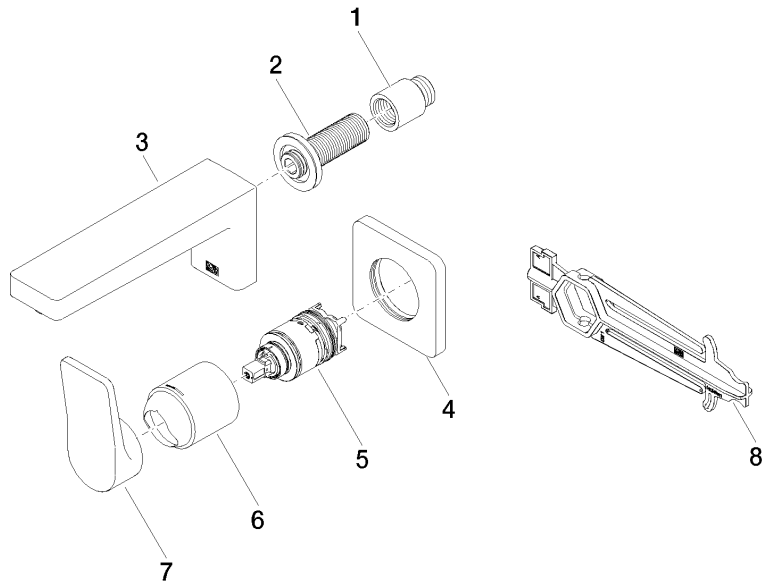

DORNBACHT YARRE Wall-mounted single-lever basin mixer without pop-up waste - Chrome

36 860 832

- 170mm projection
- fixed spout
- circular, air-enriched flow
- hole diameter spout 37 mm
- hole diameter single-lever mixer 57 mm
- rosette for mixer 78 x 78mm
- max. flow 6.8 l/min
- lead-free
- rosette for spout Ø 60mm
- rosette for mixer Ø 78mm
- WRAS 240504010

36 860 832
mm [inches]

Flow rate chart

Certificates

AbP_10168. ACS_23 ACC NY WRAS_240504010.
460.

DORNBRAUCHT YARRE Wall-mounted single-lever basin mixer without pop-up waste - Chrome

36 860 832

Spare parts list

No.	Item Number	Name	Quantity used	Delivery time
1	09 24 03 080 90	extension	1	2
2	90 24 03 316 00 90	nipple	1	-
Spare part can no longer be ordered, please order the replacement item				
3	90 11 06 224 00-00	spout	1	-
Spare part can no longer be ordered, please order the replacement item				
4	90 27 83 027 00-00	rosette	1	-
Spare part can no longer be ordered, please order the replacement item				
5	90 15 05 071 00 90	cartridge	1	-
Spare part can no longer be ordered, please order the replacement item				
6	90 11 02 393 00-00	cover	1	-
Spare part can no longer be ordered, please order the replacement item				
7	90 20 83 072 00-00	handle	1	-
Spare part can no longer be ordered, please order the replacement item				
8	90 30 09 064 00 90	key	1	2