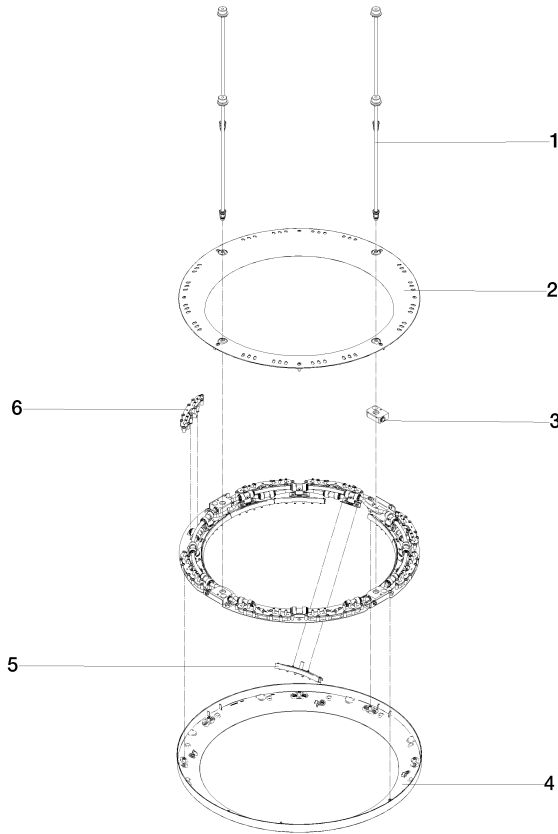

SERIES-VARIOUS AQUAHALO Rain panel - Brushed Platinum

41 750 979

Product version from 4/1/2024

Parts for other
finishes can be found
here: [Chrome](#)