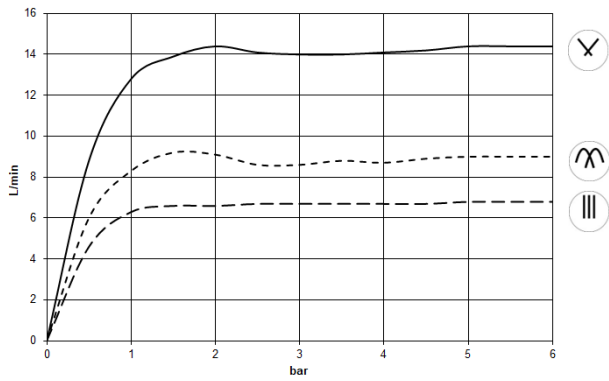

Flow rate chart