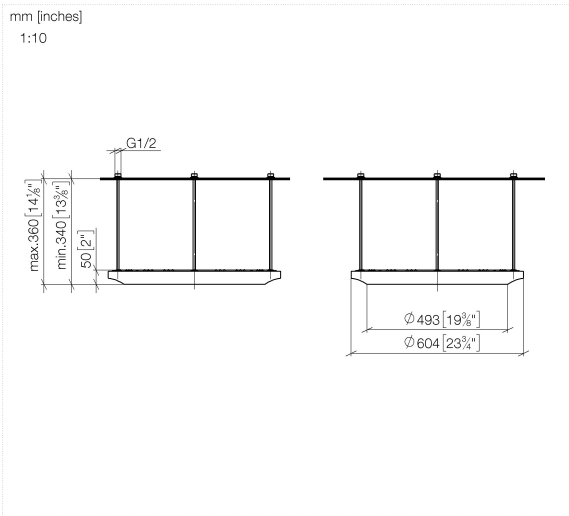

SERIES-VARIOUS AQUAHALO Rain panel - Brushed Platinum

41 750 979