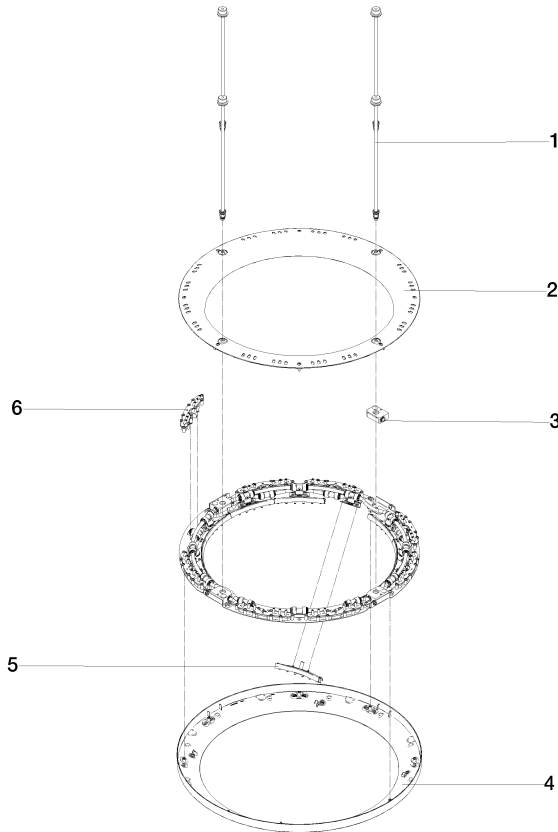

SERIES-VARIOUS AQUAHALO Rain panel - Matte Black

41 750 979

- exposed trim parts
- Rain panel with 3 different flow modes
- AQUACIRCLE RAIN: Circular rain curtain, max. flow rate 14 l/min (at 3 bar)
- TEMPEST RAIN: Natural rain, max. flow rate 9 l/min (at 3 bar)
- DIAMOND RAIN: Ring of rain, max. flow rate 6.8 l/min (at 3 bar)
- Outer diameter: 605 mm, opening diameter: 465 mm
- Weight: 6 kg
- central LED Spot 3000 K
- Protection rating IP67
- Recommended control element: xTool
- Not suitable for use in a steam room.

- concealed rough parts
- Ceiling installation enclosure 605 x 605 x 95 mm
- Weight: 10 kg
- min. recess depth 110 mm

SERIES-VARIOUS AQUAHALO Rain panel - Matte Black

41 750 979

Flow rate chart

SERIES-VARIOUS AQUAHALO Rain panel - Matte Black

41 750 979

Product version from 4/1/2024

Parts for other finishes can be found here: [Chrome](#)

SERIES-VARIOUS AQUAHALO Rain panel - Matte Black

41 750 979

Spare parts list

Product version from 4/1/2024

No.	Item Number	Name	Quantity used	Delivery time
	90 28 22 605 01-33	distributor	13	30