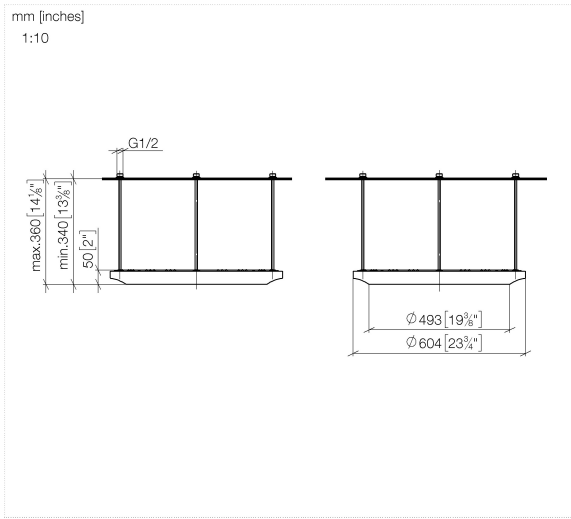

SERIES-VARIOUS AQUAHALO Rain panel - Matte Black

41 750 979

- exposed trim parts
- Rain panel with 3 different flow modes
- AQUACIRCLE RAIN: Circular rain curtain, max. flow rate 14 l/min (at 3 bar)
- TEMPEST RAIN: Natural rain, max. flow rate 9 l/min (at 3 bar)
- DIAMOND RAIN: Ring of rain, max. flow rate 6.8 l/min (at 3 bar)
- Outer diameter: 605 mm, opening diameter: 465 mm
- Weight: 6 kg
- central LED Spot 3000 K
- Protection rating IP67
- Recommended control element: xTool
- Not suitable for use in a steam room.

- concealed rough parts
- Ceiling installation enclosure 605 x 605 x 95 mm
- Weight: 10 kg
- min. recess depth 110 mm

SERIES-VARIOUS AQUAHALO Rain panel - Matte Black

41 750 979

Flow rate chart

SERIES-VARIOUS AQUAHALO Rain panel - Matte Black