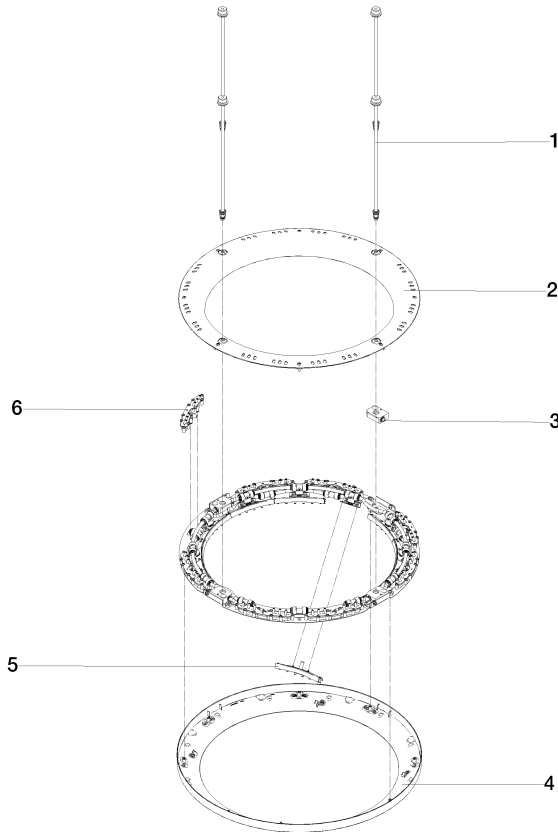

SERIES-VARIOUS AQUAHALO Rain panel - Brushed Champagne (22kt Gold)

41 750 979

- exposed trim parts
- Rain panel with 3 different flow modes
- AQUACIRCLE RAIN: Circular rain curtain, max. flow rate 14 l/min (at 3 bar)
- TEMPEST RAIN: Natural rain, max. flow rate 9 l/min (at 3 bar)
- DIAMOND RAIN: Ring of rain, max. flow rate 6.8 l/min (at 3 bar)
- Outer diameter: 605 mm, opening diameter: 465 mm
- Weight: 6 kg
- central LED Spot 3000 K
- Protection rating IP67
- Recommended control element: xTool
- Not suitable for use in a steam room.

	Brushed Champagne (22kt Gold)	41 750 979-46
	Chrome	41 750 979-00
	Brushed Platinum	41 750 979-06
	Matte Black	41 750 979-33
	Champagne (22kt Gold)	41 750 979-47

Required miscellaneous

- SERIES-VARIOUS AQUAHALO** 35 750 970-46
Concealed ceiling installation box - Brushed Champagne (22kt Gold)
- concealed rough parts
 - Ceiling installation enclosure 605 x 605 x 95 mm
 - Weight: 10 kg
 - min. recess depth 110 mm

SERIES-VARIOUS AQUAHALO Rain panel - Brushed Champagne (22kt Gold)

41 750 979

Flow rate chart

SERIES-VARIOUS AQUAHALO Rain panel - Brushed Champagne (22kt Gold)

41 750 979

Product version from 4/1/2024

Parts for other finishes can be found here: [Chrome](#)

SERIES-VARIOUS AQUAHALO Rain panel - Brushed Champagne (22kt Gold)

41 750 979

Spare parts list

Product version from 4/1/2024

No.	Item Number	Name	Quantity used	Delivery time
	90 28 22 605 01-46	distributor	13	30