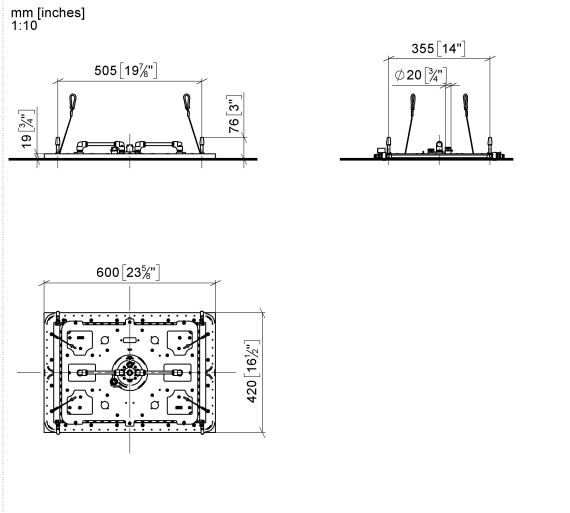

SERENITY SKY Rain panel for recessed ceiling installation - Chrome

41 770 979

- exposed trim parts
- Rain panel with 2 different spray modes
- PURIFY RAIN, 175 x 175 mm, max. flow rate 10 l/min (at 3 bar)
- FULL RAIN, 455 x 315 mm, max. flow rate 14 l/min (at 3 bar)
- Rain panel, 600 x 420 mm
- min. recess depth 150 mm
- weight 15kg
- feed pipe (hot/cold): 2x DN 20
- with anti-scale system
- Recommended control element: xTool
- Not suitable for use in a steam room.

Required miscellaneous

SERENITY SKY Concealed ceiling installation box - 35 770 970 90

- concealed rough parts
- 2x female thread 1/2" connections
- flush-mounted reflection box, 662 x 482 mm, RAL 9003, Signal White
- min. recess depth mm
- weight 15kg
- Recommended control element: xTool

SERENITY SKY Rain panel for recessed ceiling installation - Chrome

41 770 979

Flow rate chart