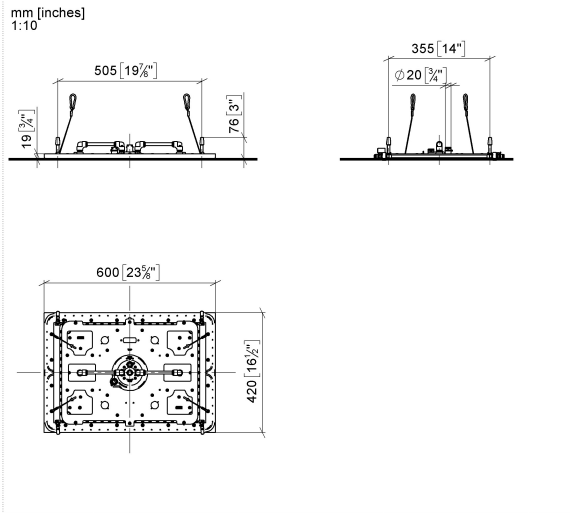

SERENITY SKY Rain panel for recessed ceiling installation - Brushed Bronze

41 770 979