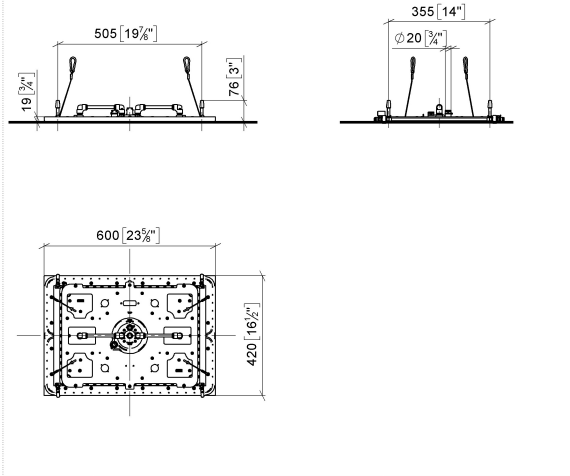

**SERENITY SKY Rain panel for recessed ceiling installation - Brushed  
Champagne (22kt Gold)**

41 770 979

- exposed trim parts
- Rain panel with 2 different spray modes
- PURIFY RAIN, 175 x 175 mm, max. flow rate 10 l/min (at 3 bar)
- FULL RAIN, 455 x 315 mm, max. flow rate 14 l/min (at 3 bar)
- Rain panel, 600 x 420 mm
- min. recess depth 150 mm
- weight 15kg
- feed pipe (hot/cold): 2x DN 20
- with anti-scale system
- Recommended control element: xTool
- Not suitable for use in a steam room.

**Required miscellaneous**

**SERENITY SKY Concealed ceiling installation box - 35 770 970 90**

- concealed rough parts
- 2x female thread 1/2" connections
- flush-mounted reflection box, 662 x 482 mm, RAL 9003, Signal White
- min. recess depth mm
- weight 15kg
- Recommended control element: xTool

**SERENITY SKY Rain panel for recessed ceiling installation - Brushed Champagne (22kt Gold)**

41 770 979

mm [inches]  
1:10

**Flow rate chart**