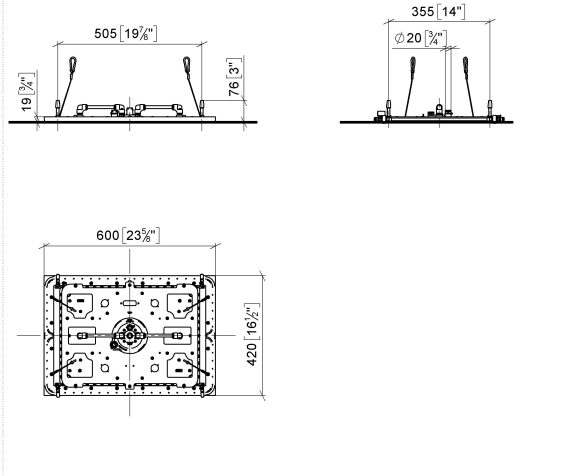

SERENITY SKY Rain panel for recessed ceiling installation - Brushed Dark Platinum

41 770 979

- exposed trim parts
- Rain panel with 2 different spray modes
- PURIFY RAIN, 175 x 175 mm, max. flow rate 10 l/min (at 3 bar)
- FULL RAIN, 455 x 315 mm, max. flow rate 14 l/min (at 3 bar)
- Rain panel, 600 x 420 mm
- min. recess depth 150 mm
- weight 15kg
- feed pipe (hot/cold): 2x DN 20
- with anti-scale system
- Recommended control element: xTool
- Not suitable for use in a steam room.

Required miscellaneous

SERENITY SKY Concealed ceiling installation box - 35 770 970 90

- concealed rough parts
- 2x female thread 1/2" connections
- flush-mounted reflection box, 662 x 482 mm, RAL 9003, Signal White
- min. recess depth mm
- weight 15kg
- Recommended control element: xTool

SERENITY SKY Rain panel for recessed ceiling installation - Brushed Dark Platinum

41 770 979

mm [inches]
1:10

Flow rate chart