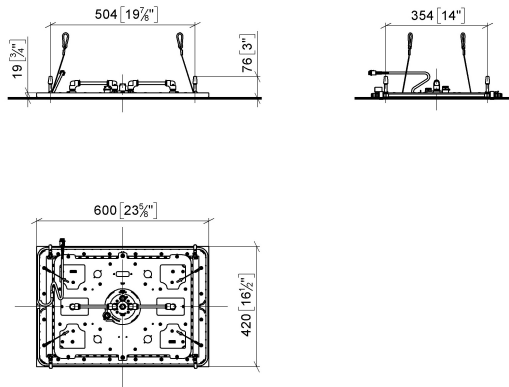

## SERENITY SKY Rain panel for recessed ceiling installation with light - Chrome

41 771 979

- exposed trim parts
- Rain panel with 2 different spray modes
- PURIFY RAIN, 175 x 175 mm, max. flow rate 10 l/min (at 3 bar)
- FULL RAIN, 455 x 315 mm, max. flow rate 14 l/min (at 3 bar)
- Rain panel, 600 x 420 mm
- min. recess depth 150 mm
- weight 15kg
- feed pipe (hot/cold): 2x DN 20
- with anti-scale system
- Recommended control element: xTool

### SERENITY SKY Concealed ceiling installation box with light - 35 771 970 90

- concealed rough parts
- flush-mounted reflection box, 662 x 482 mm, RAL 9003, Signal White
- 2x female thread 1/2" connections
- min. recess depth mm
- weight 15kg
- Supply pipe 7 m
- Input 100-240V AC 50-60Hz
- Output 24V DC SELV / Class 2
- ZigBee Light Link RGBW controller
- Provided by customer: Zigbee gateway

**SERENITY SKY Rain panel for recessed ceiling installation with light - Chrome**

41 771 979

mm [inches]  
1:10

**Flow rate chart**