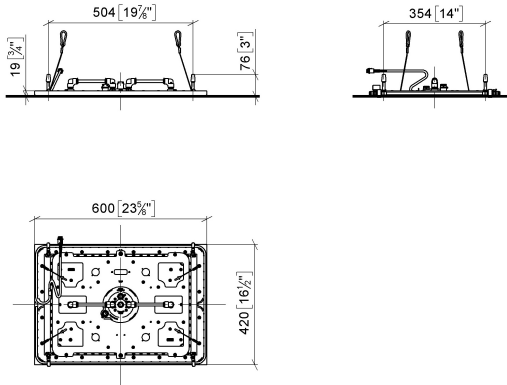

SERENITY SKY Rain panel for recessed ceiling installation with light - Dark Chrome

41 771 979

- exposed trim parts
- Rain panel with 2 different spray modes
- PURIFY RAIN, 175 x 175 mm, max. flow rate 10 l/min (at 3 bar)
- FULL RAIN, 455 x 315 mm, max. flow rate 14 l/min (at 3 bar)
- Rain panel, 600 x 420 mm
- min. recess depth 150 mm
- weight 15kg
- feed pipe (hot/cold): 2x DN 20
- with anti-scale system
- Recommended control element: xTool

Required miscellaneous

SERENITY SKY Concealed ceiling installation box with light - 35 771 970 90

- concealed rough parts
- flush-mounted reflection box, 662 x 482 mm, RAL 9003, Signal White
- 2x female thread 1/2" connections
- min. recess depth mm
- weight 15kg
- Supply pipe 7 m
- Input 100-240V AC 50-60Hz
- Output 24V DC SELV / Class 2
- ZigBee Light Link RGBW controller
- Provided by customer: Zigbee gateway

SERENITY SKY Rain panel for recessed ceiling installation with light - Dark Chrome

41 771 979
mm [inches]
1:10

Flow rate chart