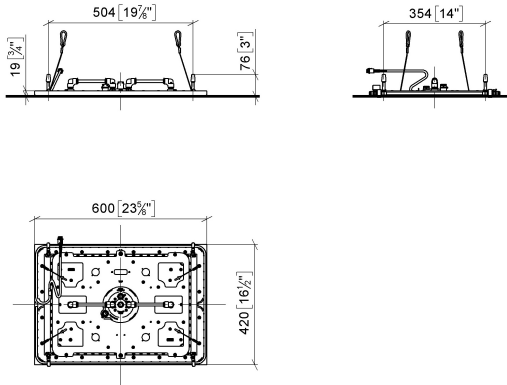

SERENITY SKY Rain panel for recessed ceiling installation with light - Brushed Bronze

41 771 979

- exposed trim parts
- Rain panel with 2 different spray modes
- PURIFY RAIN, 175 x 175 mm, max. flow rate 10 l/min (at 3 bar)
- FULL RAIN, 455 x 315 mm, max. flow rate 14 l/min (at 3 bar)
- Rain panel, 600 x 420 mm
- min. recess depth 150 mm
- weight 15kg
- feed pipe (hot/cold): 2x DN 20
- with anti-scale system
- Recommended control element: xTool

Required miscellaneous

SERENITY SKY Concealed ceiling installation box with light - 35 771 970 90

- concealed rough parts
- flush-mounted reflection box, 662 x 482 mm, RAL 9003, Signal White
- 2x female thread 1/2" connections
- min. recess depth mm
- weight 15kg
- Supply pipe 7 m
- Input 100-240V AC 50-60Hz
- Output 24V DC SELV / Class 2
- ZigBee Light Link RGBW controller
- Provided by customer: Zigbee gateway

SERENITY SKY Rain panel for recessed ceiling installation with light - Brushed Bronze

41 771 979
mm [inches]
1:10

Flow rate chart