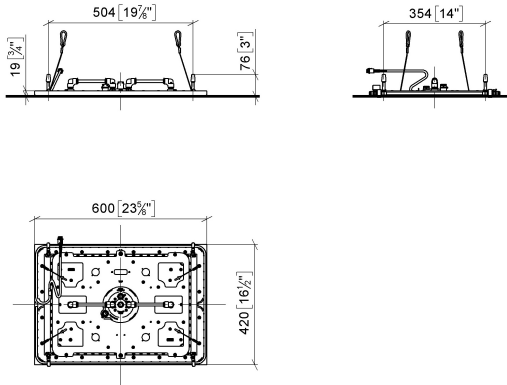

SERENITY SKY Rain panel for recessed ceiling installation with light - Brushed Dark Platinum

41 771 979

- exposed trim parts
- Rain panel with 2 different spray modes
- PURIFY RAIN, 175 x 175 mm, max. flow rate 10 l/min (at 3 bar)
- FULL RAIN, 455 x 315 mm, max. flow rate 14 l/min (at 3 bar)
- Rain panel, 600 x 420 mm
- min. recess depth 150 mm
- weight 15kg
- feed pipe (hot/cold): 2x DN 20
- with anti-scale system
- Recommended control element: xTool

Required miscellaneous

SERENITY SKY Concealed ceiling installation box with light - 35 771 970 90

- concealed rough parts
- flush-mounted reflection box, 662 x 482 mm, RAL 9003, Signal White
- 2x female thread 1/2" connections
- min. recess depth mm
- weight 15kg
- Supply pipe 7 m
- Input 100-240V AC 50-60Hz
- Output 24V DC SELV / Class 2
- ZigBee Light Link RGBW controller
- Provided by customer: Zigbee gateway

SERENITY SKY Rain panel for recessed ceiling installation with light - Brushed Dark Platinum

41 771 979
mm [inches]
1:10

Flow rate chart