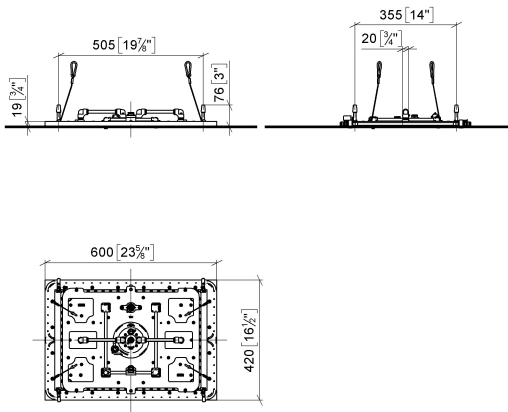

**SERENITY SKY+ Rain panel for recessed ceiling installation - Brushed  
Champagne (22kt Gold)**

41 780 979

- exposed trim parts
- Rain panel with 5 different flow modes
- Rain panel, 600 x 420 mm
- PURIFY RAIN, 175 x 175 mm, max. flow rate 10 l/min (at 3 bar)
- FULL RAIN, 455 x 315 mm, max. flow rate 14 l/min (at 3 bar)
- LAMINAR FLOW, max. flow rate 10 l/min (at 3 bar)
- AQUAPRESSURE FLOW, max. flow rate 9.4 l/min (at 3 bar)
- COOL MIST, max. flow rate 1 l/min (at 3 bar)
- min. recess depth 150 mm
- weight 15kg
- feed pipe (hot/cold): 2x DN 20
- with anti-scale system
- Recommended control element: xTool
- Not suitable for use in a steam room.

**Required miscellaneous**

**SERENITY SKY+ Concealed ceiling installation box -** 35 780 970 90

- concealed rough parts
- 5x 1/2" female connector
- flush-mounted reflection box, 662 x 482 mm, RAL 9003, Signal White
- min. recess depth mm
- weight 15kg

**SERENITY SKY+ Rain panel for recessed ceiling installation - Brushed  
Champagne (22kt Gold)**

41 780 979  
mm [inches]  
1:10

**Flow rate chart**