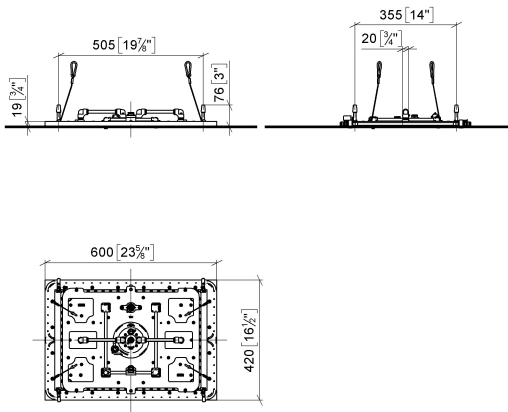

## SERENITY SKY+ Rain panel for recessed ceiling installation - Brushed Dark Platinum

41 780 979

- exposed trim parts
- Rain panel with 5 different flow modes
- Rain panel, 600 x 420 mm
- PURIFY RAIN, 175 x 175 mm, max. flow rate 10 l/min (at 3 bar)
- FULL RAIN, 455 x 315 mm, max. flow rate 14 l/min (at 3 bar)
- LAMINAR FLOW, max. flow rate 10 l/min (at 3 bar)
- AQUAPRESSURE FLOW, max. flow rate 9.4 l/min (at 3 bar)
- COOL MIST, max. flow rate 1 l/min (at 3 bar)
- min. recess depth 150 mm
- weight 15kg
- feed pipe (hot/cold): 2x DN 20
- with anti-scale system
- Recommended control element: xTool
- Not suitable for use in a steam room.

### Required miscellaneous

**SERENITY SKY+ Concealed ceiling installation box -** 35 780 970 90

- concealed rough parts
- 5x 1/2" female connector
- flush-mounted reflection box, 662 x 482 mm, RAL 9003, Signal White
- min. recess depth mm
- weight 15kg

**SERENITY SKY+ Rain panel for recessed ceiling installation - Brushed Dark Platinum**

41 780 979  
mm [inches]  
1:10

**Flow rate chart**