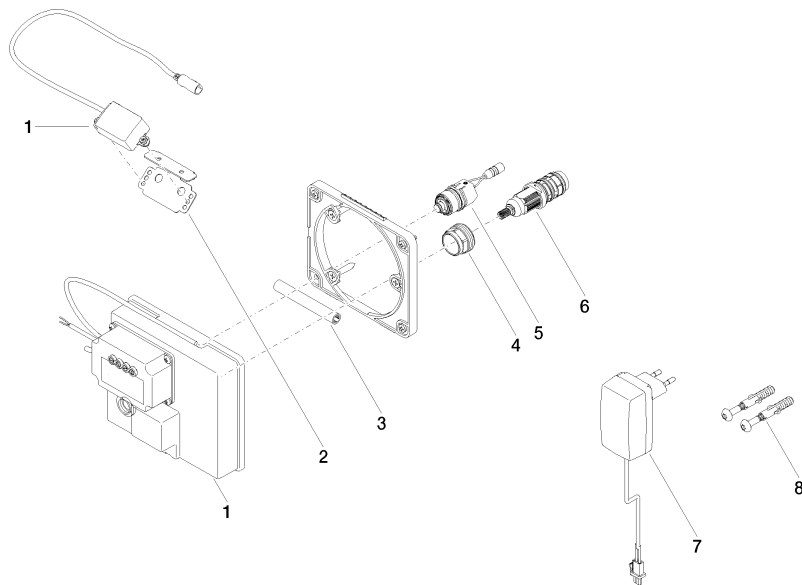

eSET Touchfree Basin mixer with temperature setting -

42 765 970 90 Product version from 5/19/2021

Spare parts list

No.	Item Number	Name	Quantity used	Delivery time
1	90 10 01 177 00 90	electronic accessories	1	2
2	90 17 20 199 00 90	holder	1	2
3	90 23 01 124 00 90	sleeve	1	2
4	09 23 10 129 90	nut	1	2
5	04 30 50 079 00 90	valve	1	2
6	90 15 02 013 00 90	cartridge	1	2
7	04 10 01 246 00 90	electronic accessories	1	2
8	04 30 31 024 01 90	fixing set	1	2