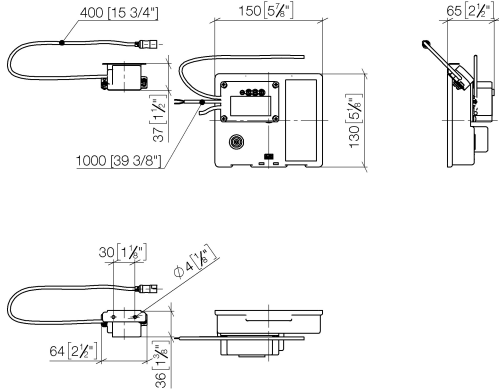

### Required miscellaneous

**eSET Touchfree Basin mixer with temperature setting for combining with wall-mounted fittings -** 35 741 970 90

- max. recess depth mm
- min. recess depth mm

## eSET Touchfree Basin mixer with temperature setting -

42 765 970 90 Product version from 5/19/2021

mm [inches]