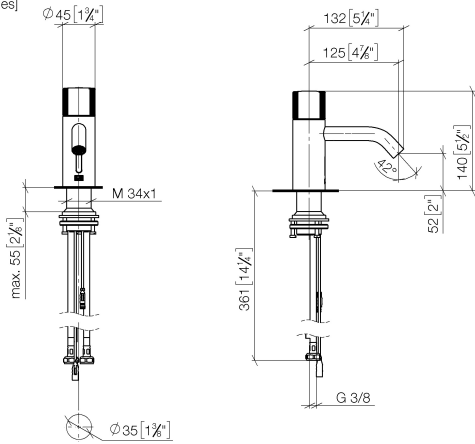

**META Washstand fitting with electronic opening and closing function without pop-up waste - Brushed Champagne (22kt Gold)**

META

44 515 660

- Infrared sensor technology
- 125mm projection
- height of mixer 140 mm
- height up to aerator 52 mm
- hole diameter 35 mm
- fixed spout
- max. flow 5.7 l/min
- circular, air-enriched flow
- suitable for thermal disinfection
- Automatic shut-off after pre-set time is reached
- Direct temperature control at faucet
- Battery-powered (batteries not included)
- 1x CR-P2 battery required
- lead-free
- 2x screw-in M 8 x 1 pressure hose, leak-tested
- This product can help a building meet the requirements of Green Building Rating Systems, e.g. LEED®, BREEAM®, DGNB
- WRAS 2212021

44 515 660

mm [inches]

**Flow rate chart**

**Certificates**

WRAS\_2212021.

44 515 660  
Parts for other  
finishes can be found  
here: [Chrome](#)

### Spare parts list

No.	Item Number	Name	Quantity used	Delivery time
1	90 20 66 124 00-46	handle	1	30
2	09 24 04 562 90	nut	1	60
3	90 90 03 173 00 90	top	1	2
4	90 11 06 206 00-46	spout	1	30
5	04 30 04 100 00 90	hose	2	2
6	04 23 10 044 08 90	fixing set	1	2
7	90 24 03 314 00 90	nipple set	2	2
8	90 10 01 250 00 90	casingwithout battery	1	2