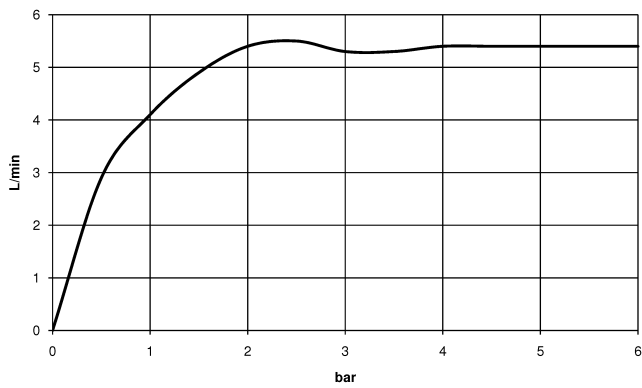

**META Washstand fitting with electronic opening and closing function without pop-up waste - Brushed Champagne (22kt Gold)**

META

44 515 660

- Infrared sensor technology
- 125mm projection
- height of mixer 140 mm
- height up to aerator 52 mm
- hole diameter 35 mm
- fixed spout
- max. flow 5.7 l/min
- circular, air-enriched flow
- suitable for thermal disinfection
- Automatic shut-off after pre-set time is reached
- Direct temperature control at faucet
- Battery-powered (batteries not included)
- 1x CR-P2 battery required
- lead-free
- 2x screw-in M 8 x 1 pressure hose, leak-tested
- This product can help a building meet the requirements of Green Building Rating Systems, e.g. LEED®, BREEAM®, DGNB
- WRAS 2212021

44 515 660

mm [inches]

**Flow rate chart**

**Certificates**

WRAS\_2212021.

44 515 660  
Parts for other  
finishes can be found  
here: [Chrome](#)