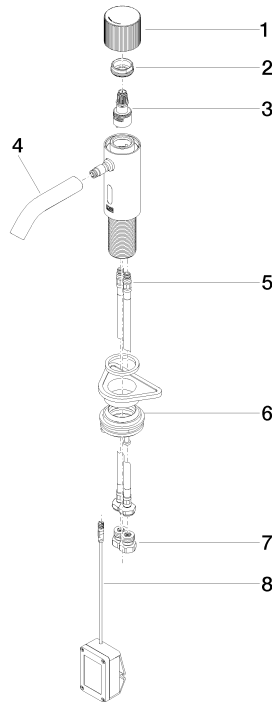

**META Washstand fitting with electronic opening and closing function without pop-up waste - Brushed Champagne (22kt Gold)**

META

44 515 660

- Infrared sensor technology
- 125mm projection
- height of mixer 140 mm
- height up to aerator 52 mm
- hole diameter 35 mm
- fixed spout
- max. flow 5.7 l/min
- circular, air-enriched flow
- suitable for thermal disinfection
- Automatic shut-off after pre-set time is reached
- Direct temperature control at faucet
- Battery-powered (batteries not included)
- 1x CR-P2 battery required
- lead-free
- 2x screw-in M 8 x 1 pressure hose, leak-tested
- This product can help a building meet the requirements of Green Building Rating Systems, e.g. LEED®, BREEAM®, DGNB
- WRAS 2212021

44 515 660

mm [inches]

**Flow rate chart**

**Certificates**

WRAS\_2212021.

44 515 660  
Parts for other  
finishes can be found  
here: [Chrome](#)

### Spare parts list

No.	Item Number	Name	Quantity used	Delivery time
1	90 20 66 124 00-46	handle	1	30
2	09 24 04 562 90	nut	1	60
3	90 90 03 173 00 90	top	1	2
4	90 11 06 206 00-46	spout	1	30
5	04 30 04 100 00 90	hose	2	2
6	04 23 10 044 08 90	fixing set	1	2
7	90 24 03 314 00 90	nipple set	2	2
8	90 10 01 250 00 90	casingwithout battery	1	2