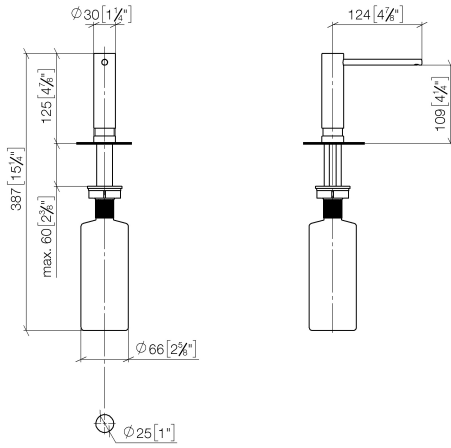

**Dispenser without rosette - Matte Black**

ELIO

82 424 970

- 124mm projection
- 500 ml bottle
- can be filled from the top
- rotating pump head
- height 125 mm
- width 30mm
- hole diameter 25 mm

Fits ELIO, ENO, MEM, META SQUARE, SYNC and TARA ULTRA

Fits: ELIO, MEM, ENO, SYNC, TARA ULTRA, META SQUARE

	Matte Black	82 424 970-33
	Chrome	82 424 970-00
	Brushed Platinum	82 424 970-06
	Platinum	82 424 970-08
	Durabrand (23kt Gold)	82 424 970-09
	Dark Chrome	82 424 970-19
	Brushed Durabrand (23kt Gold)	82 424 970-28
	Brushed Champagne (22kt Gold)	82 424 970-46
	Champagne (22kt Gold)	82 424 970-47
	Brushed Chrome	82 424 970-93
	Brushed Dark Platinum	82 424 970-99

82 424 970

mm [inches]

82 424 970

Parts for other finishes can be found here: [Chrome](#)

### Spare parts list

No.	Item Number	Name	Quantity used	Delivery time
1	90 10 10 539 00-33	dispenser	1	30
2	08 10 10 527 90	holder	1	2
3	09 14 05 014 90	seal	1	2
4	08 10 10 517 90	nut	1	2
5	90 10 10 603 00 90	container	1	2