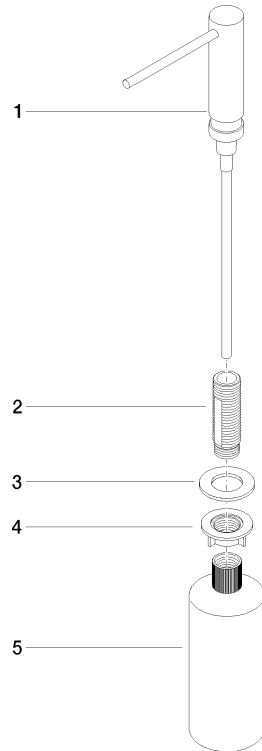

**Dispenser without rosette - Matte Black**

ELIO

82 424 970

- 124mm projection
- 500 ml bottle
- can be filled from the top
- rotating pump head
- height 125 mm
- width 30mm
- hole diameter 25 mm

Fits ELIO, ENO, MEM, META SQUARE, SYNC and TARA ULTRA

Fits: ELIO, MEM, ENO, SYNC, TARA ULTRA, META SQUARE

	Matte Black	82 424 970-33
	Chrome	82 424 970-00
	Brushed Platinum	82 424 970-06
	Platinum	82 424 970-08
	Durabrand (23kt Gold)	82 424 970-09
	Dark Chrome	82 424 970-19
	Brushed Durabrand (23kt Gold)	82 424 970-28
	Brushed Champagne (22kt Gold)	82 424 970-46
	Champagne (22kt Gold)	82 424 970-47
	Brushed Chrome	82 424 970-93
	Brushed Dark Platinum	82 424 970-99

82 424 970

mm [inches]

82 424 970

Parts for other finishes can be found here: [Chrome](#)

### Spare parts list

No.	Item Number	Name	Quantity used	Delivery time
1	90 10 10 539 00-33	dispenser	1	30
2	08 10 10 527 90	holder	1	2
3	09 14 05 014 90	seal	1	2
4	08 10 10 517 90	nut	1	2
5	90 10 10 603 00 90	container	1	2