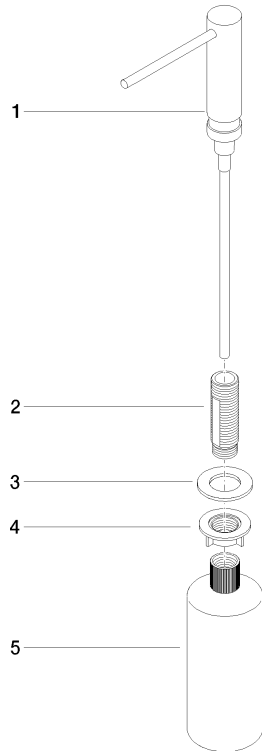

Dispenser without rosette - Brushed Champagne (22kt Gold)

ELIO

82 424 970

- 124mm projection
- 500 ml bottle
- can be filled from the top
- rotating pump head
- height 125 mm
- width 30mm
- hole diameter 25 mm

Fits ELIO, ENO, MEM, META SQUARE, SYNC and TARA ULTRA

Fits: ELIO, MEM, ENO, SYNC, TARA ULTRA, META SQUARE

	Brushed Champagne (22kt Gold)	82 424 970-46
	Chrome	82 424 970-00
	Brushed Platinum	82 424 970-06
	Platinum	82 424 970-08
	Durabrand (23kt Gold)	82 424 970-09
	Dark Chrome	82 424 970-19
	Brushed Durabrand (23kt Gold)	82 424 970-28
	Matte Black	82 424 970-33
	Champagne (22kt Gold)	82 424 970-47
	Brushed Chrome	82 424 970-93
	Brushed Dark Platinum	82 424 970-99

82 424 970

mm [inches]

82 424 970

Parts for other finishes can be found here: [Chrome](#)

Spare parts list

No.	Item Number	Name	Quantity used	Delivery time
1	90 10 10 539 00-46	dispenser	1	30
2	08 10 10 527 90	holder	1	2
3	09 14 05 014 90	seal	1	2
4	08 10 10 517 90	nut	1	2
5	90 10 10 603 00 90	container	1	2